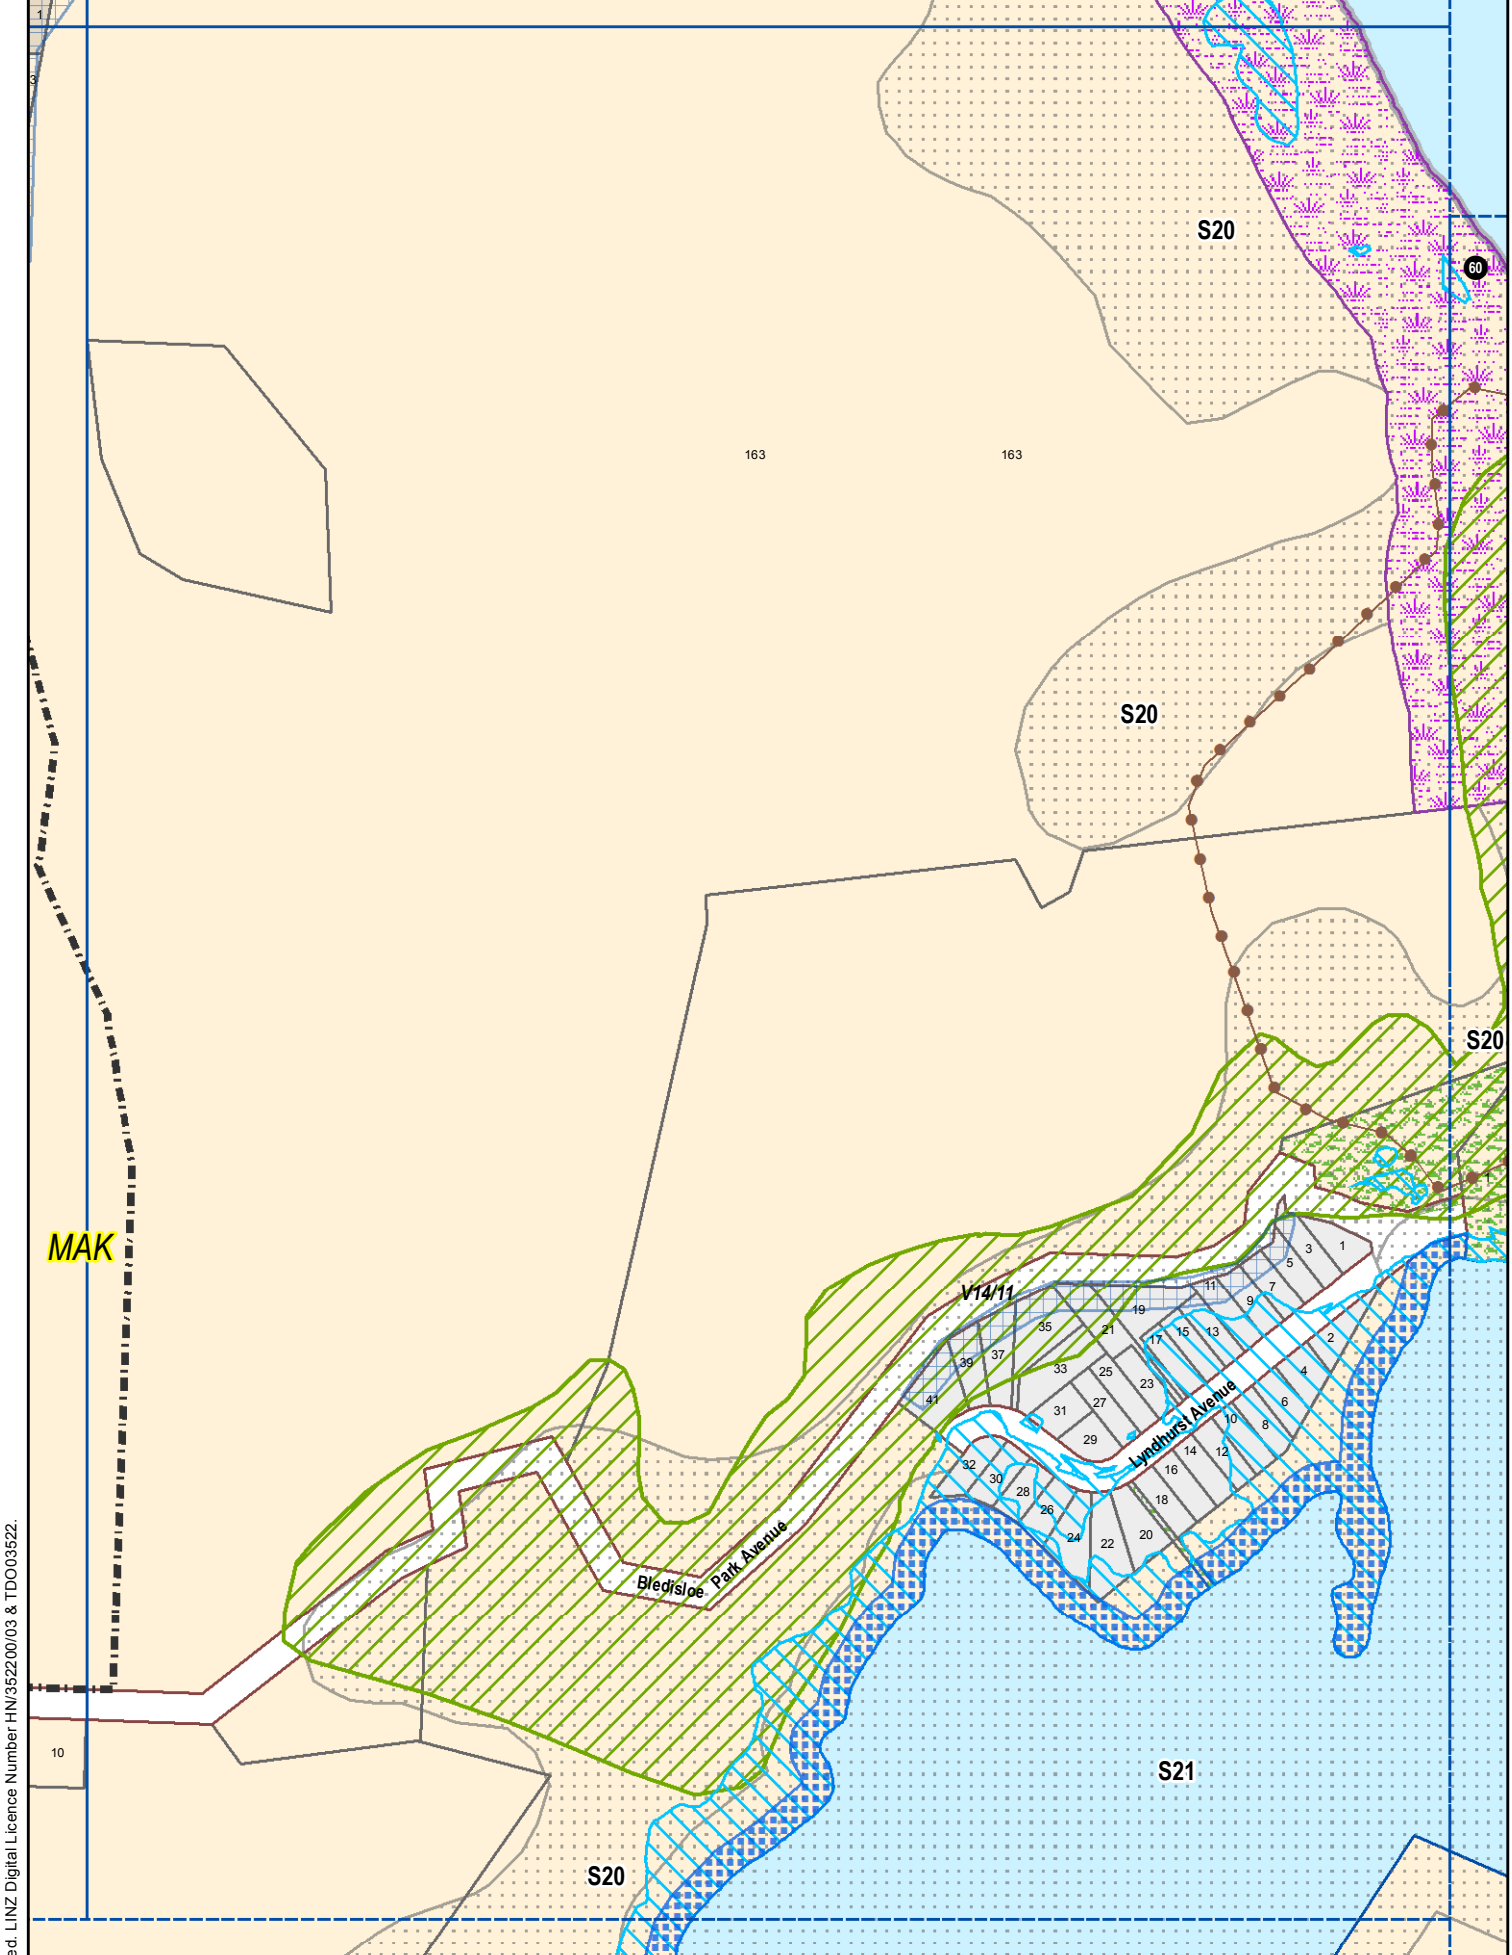

Scale 1:5000 (A4)

Revision Date: PC 68  
Decisions: June 2015

Crown Copyright Reserved. LINZ Digital Licence Number HN/352200/03 & TDO03622.

**U154**

**Maketu**

Scale 1:5000 (A4)

Revision Date: PC65  
Decisions : June 2015