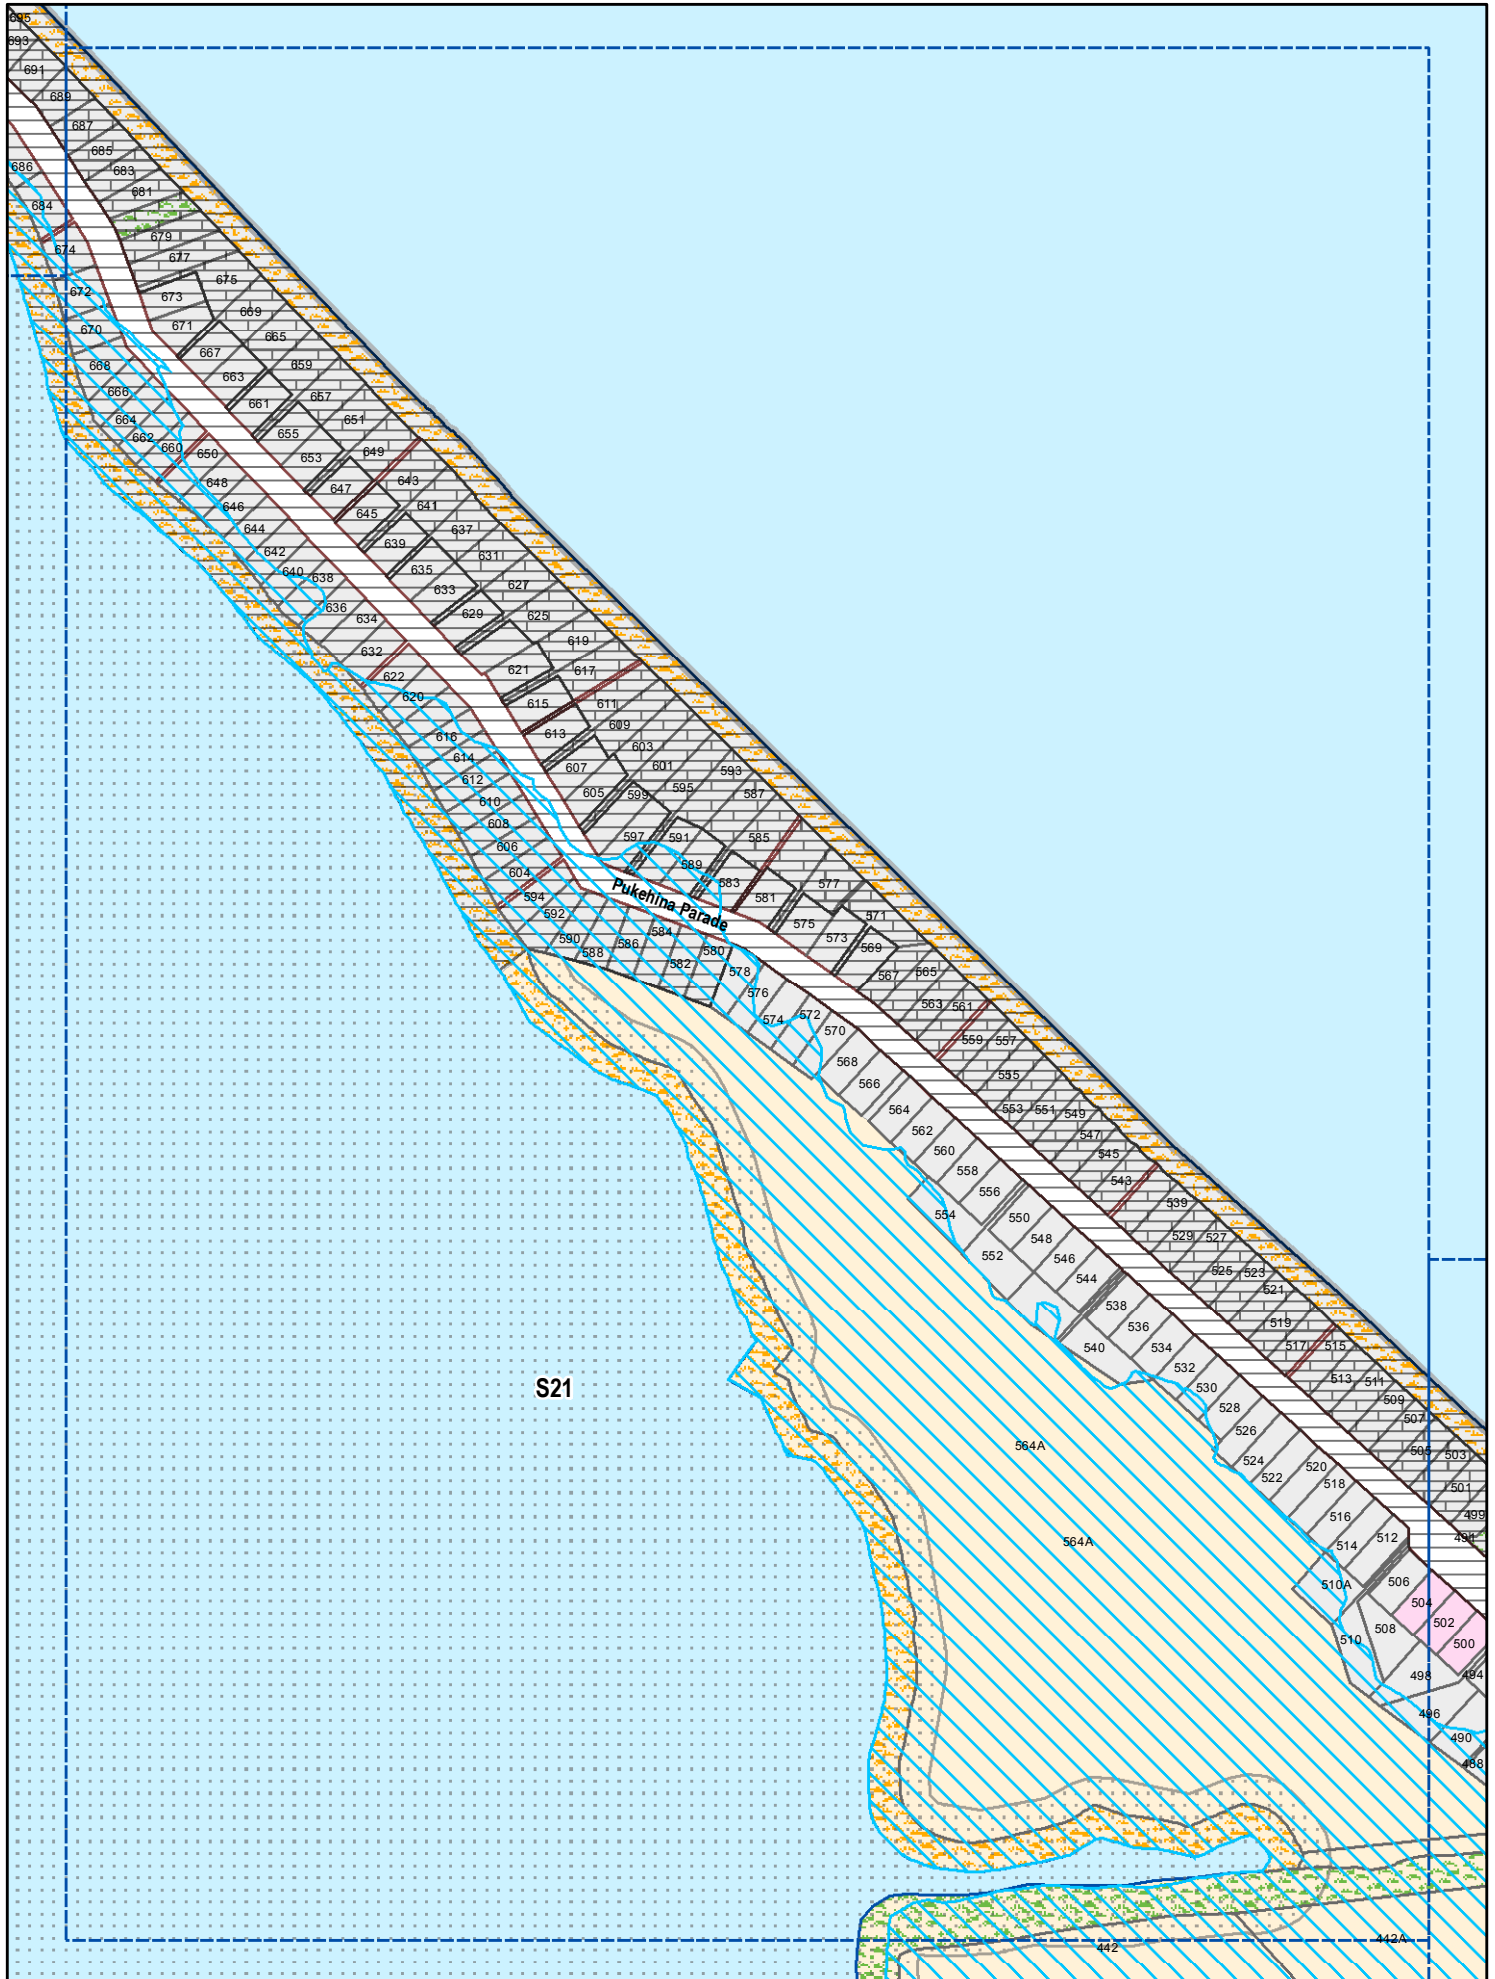

**U155**

**Pukehina**

Revision Date: PC65  
Decisions : June 2015

Scale 1:5000 (A4)

**U156**

**Pukehina**

Scale 1:5000 (A4)

Revision Date: PC65  
Decisions : June 2015