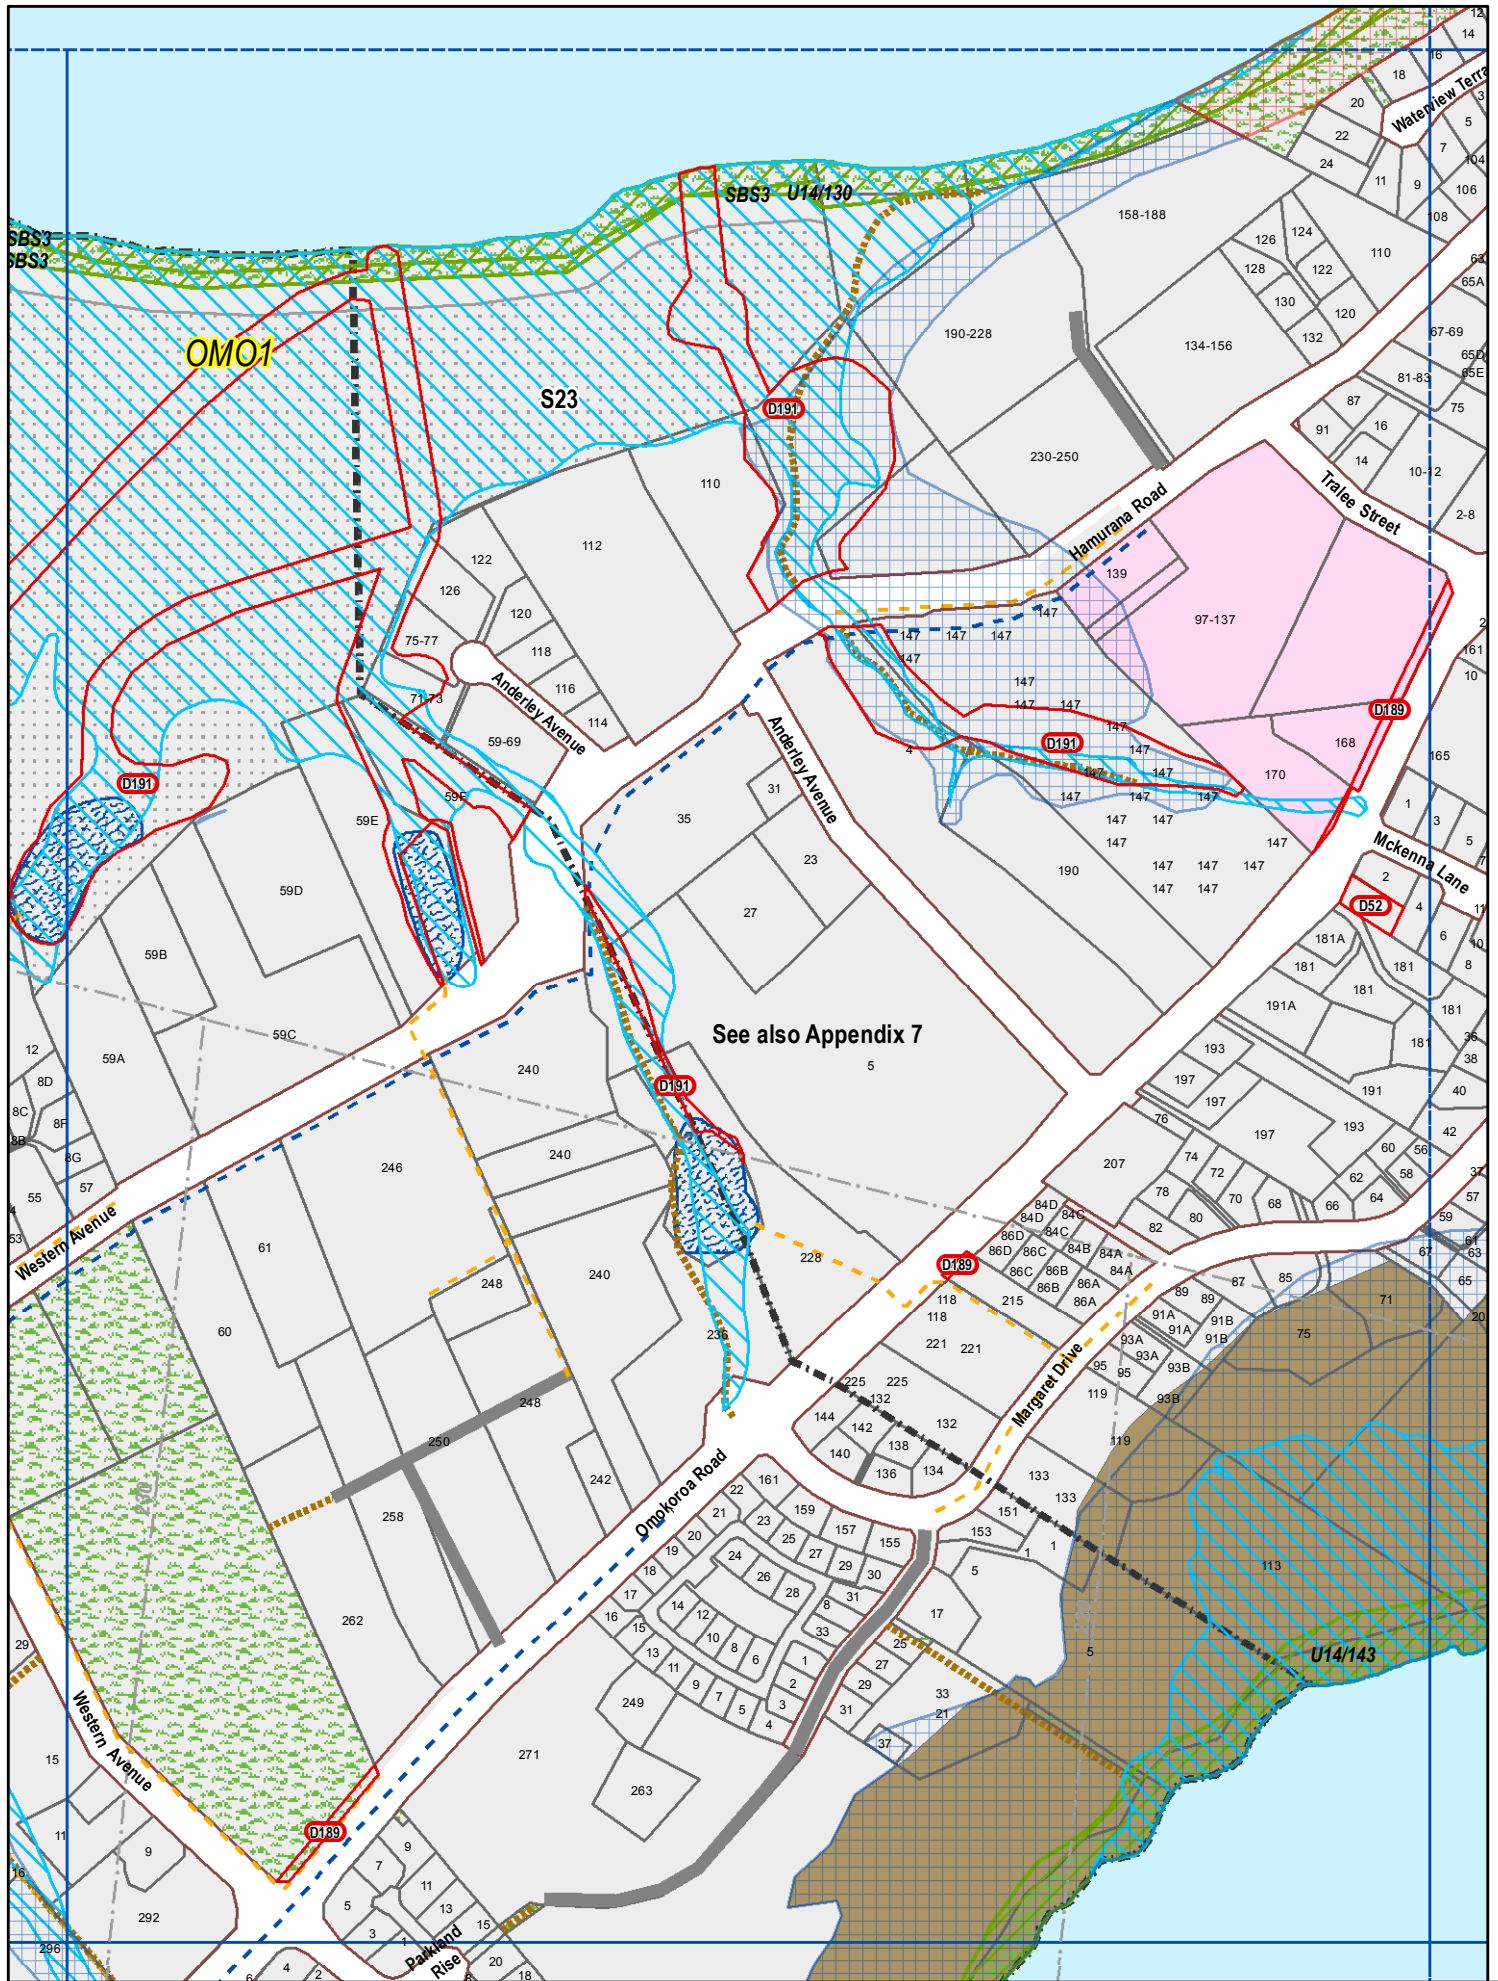

See also Appendix 7

U59

Omokoroa

Western Bay of Plenty District Council

Scale 1:5000 (A4)

Revision Date: PC 62
Decisions: June 2015