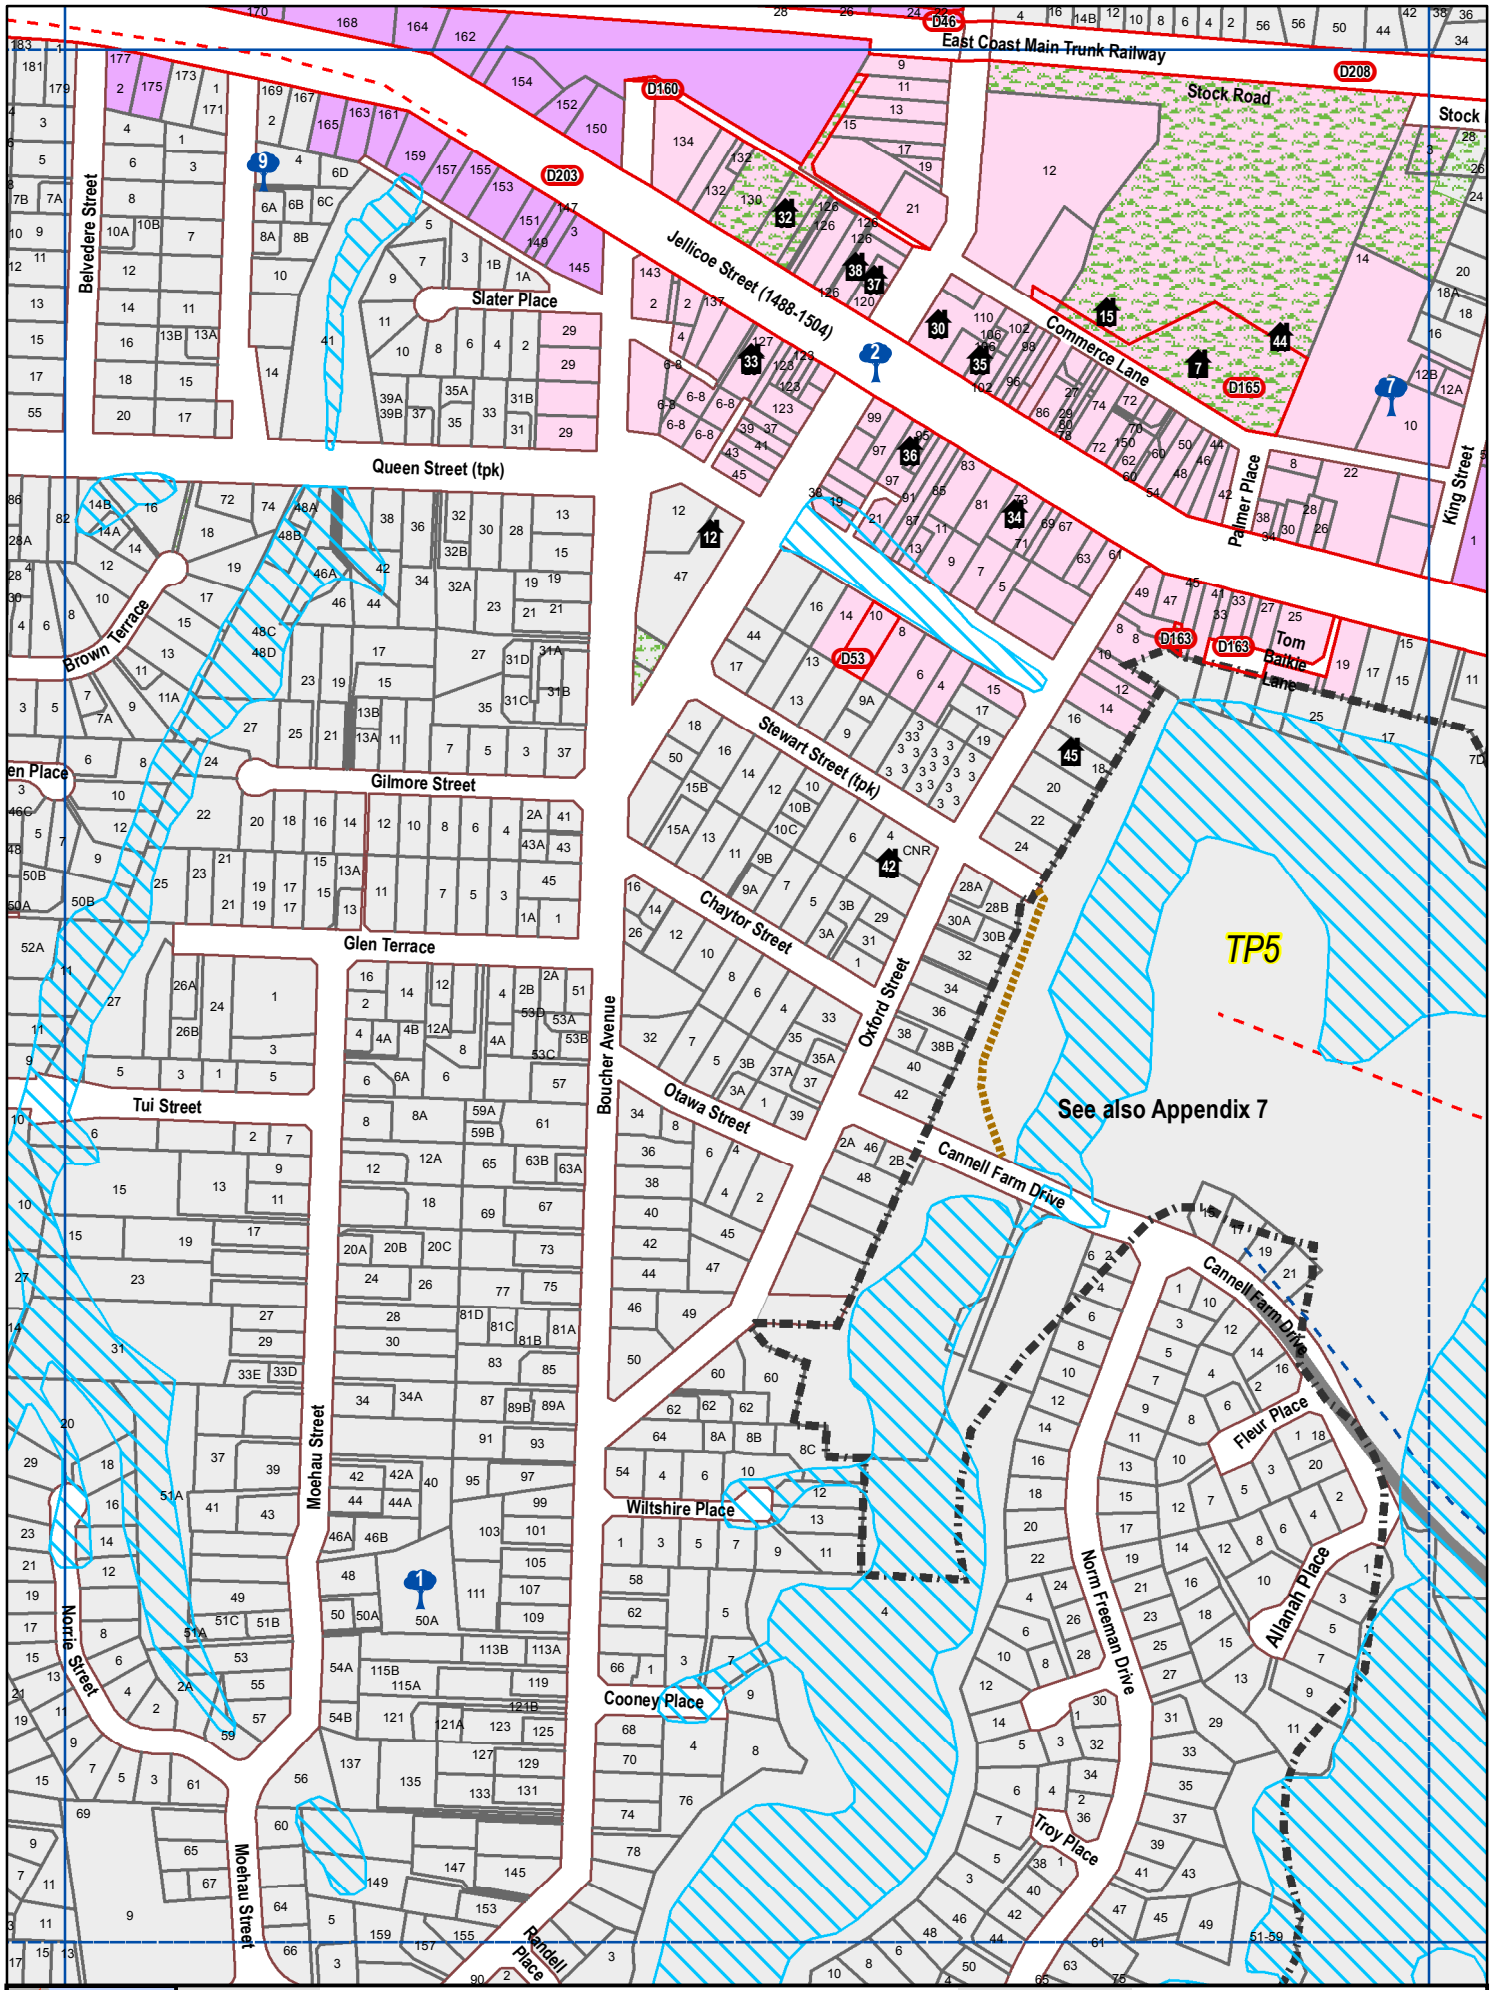

# Omokoroa

 **Western Bay of Plenty District Council**

Scale 1:5000 (A4)

Revision Date: PC 62  
Decisions: June 2015

Crown Copyright Reserved. LINZ Digital Licence Number HN/352200/03 & TDO03522.

**U131**

**Te Puke**