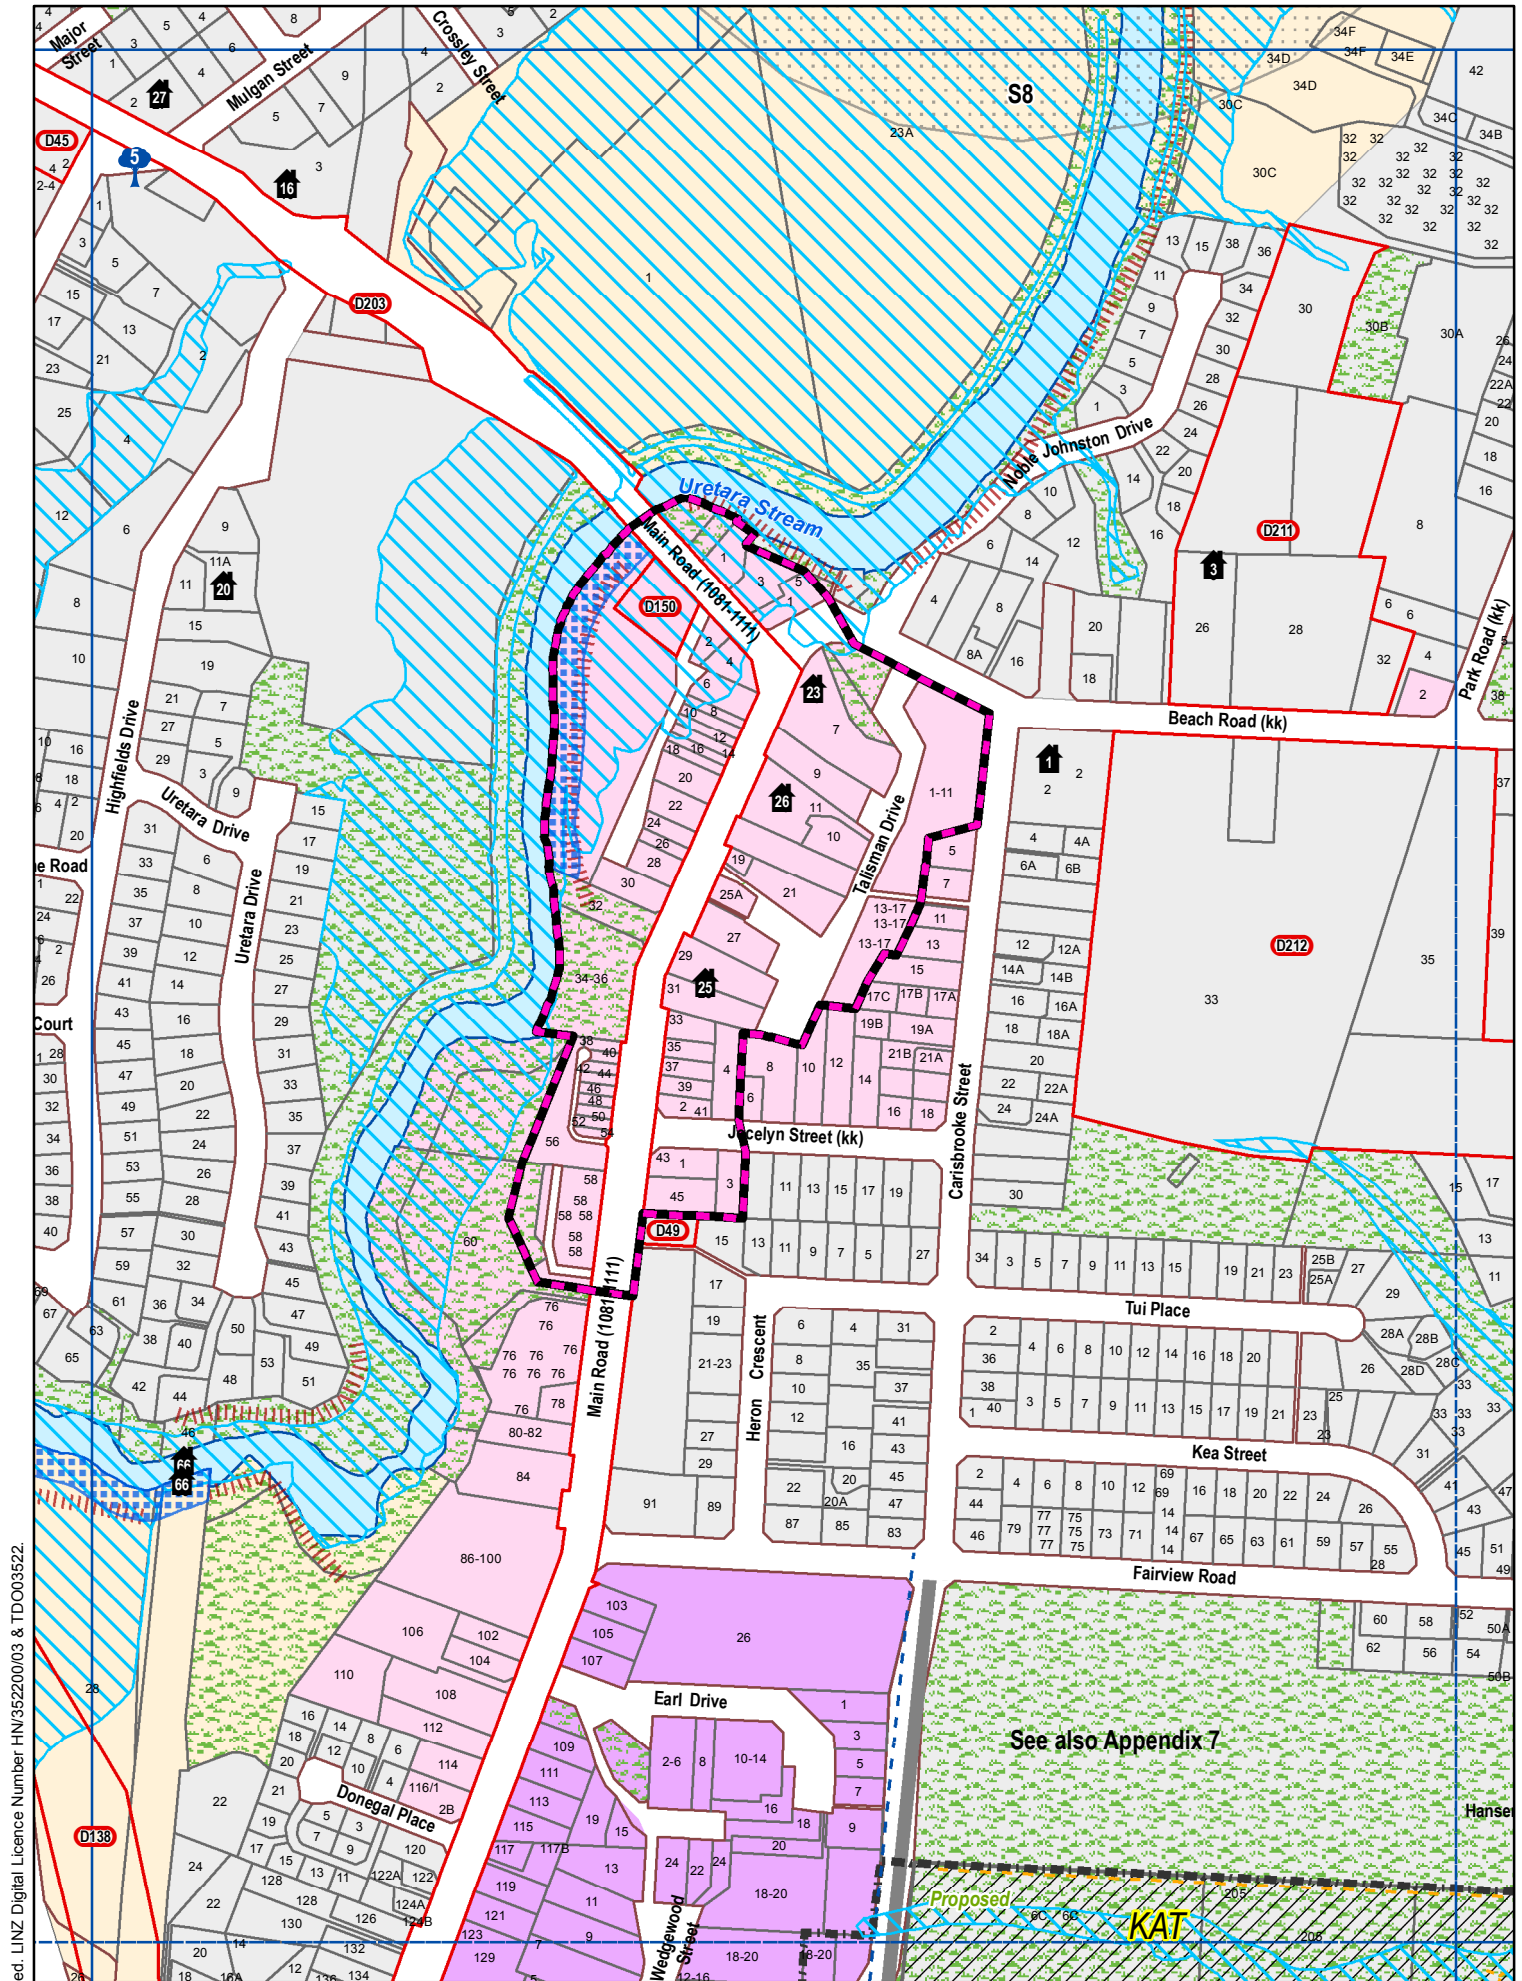

**U12**

**Pios Beach**

Scale 1:5000 (A4)

Revision Date: PC65  
Decisions : June 2015

Crown Copyright Reserved. LINZ Digital Licence Number HN/352200/03 & TDO03522.

**U44**

**Katikati**

**Western Bay of Plenty District Council**

# Omokoroa

 **Western Bay of Plenty District Council**

Scale 1:5000 (A4)

Revision Date: PC 62  
Decisions: June 2015

Crown Copyright Reserved. LINZ Digital Licence Number HN/352200/03 & TDO03522.

**U131**

**Te Puke**