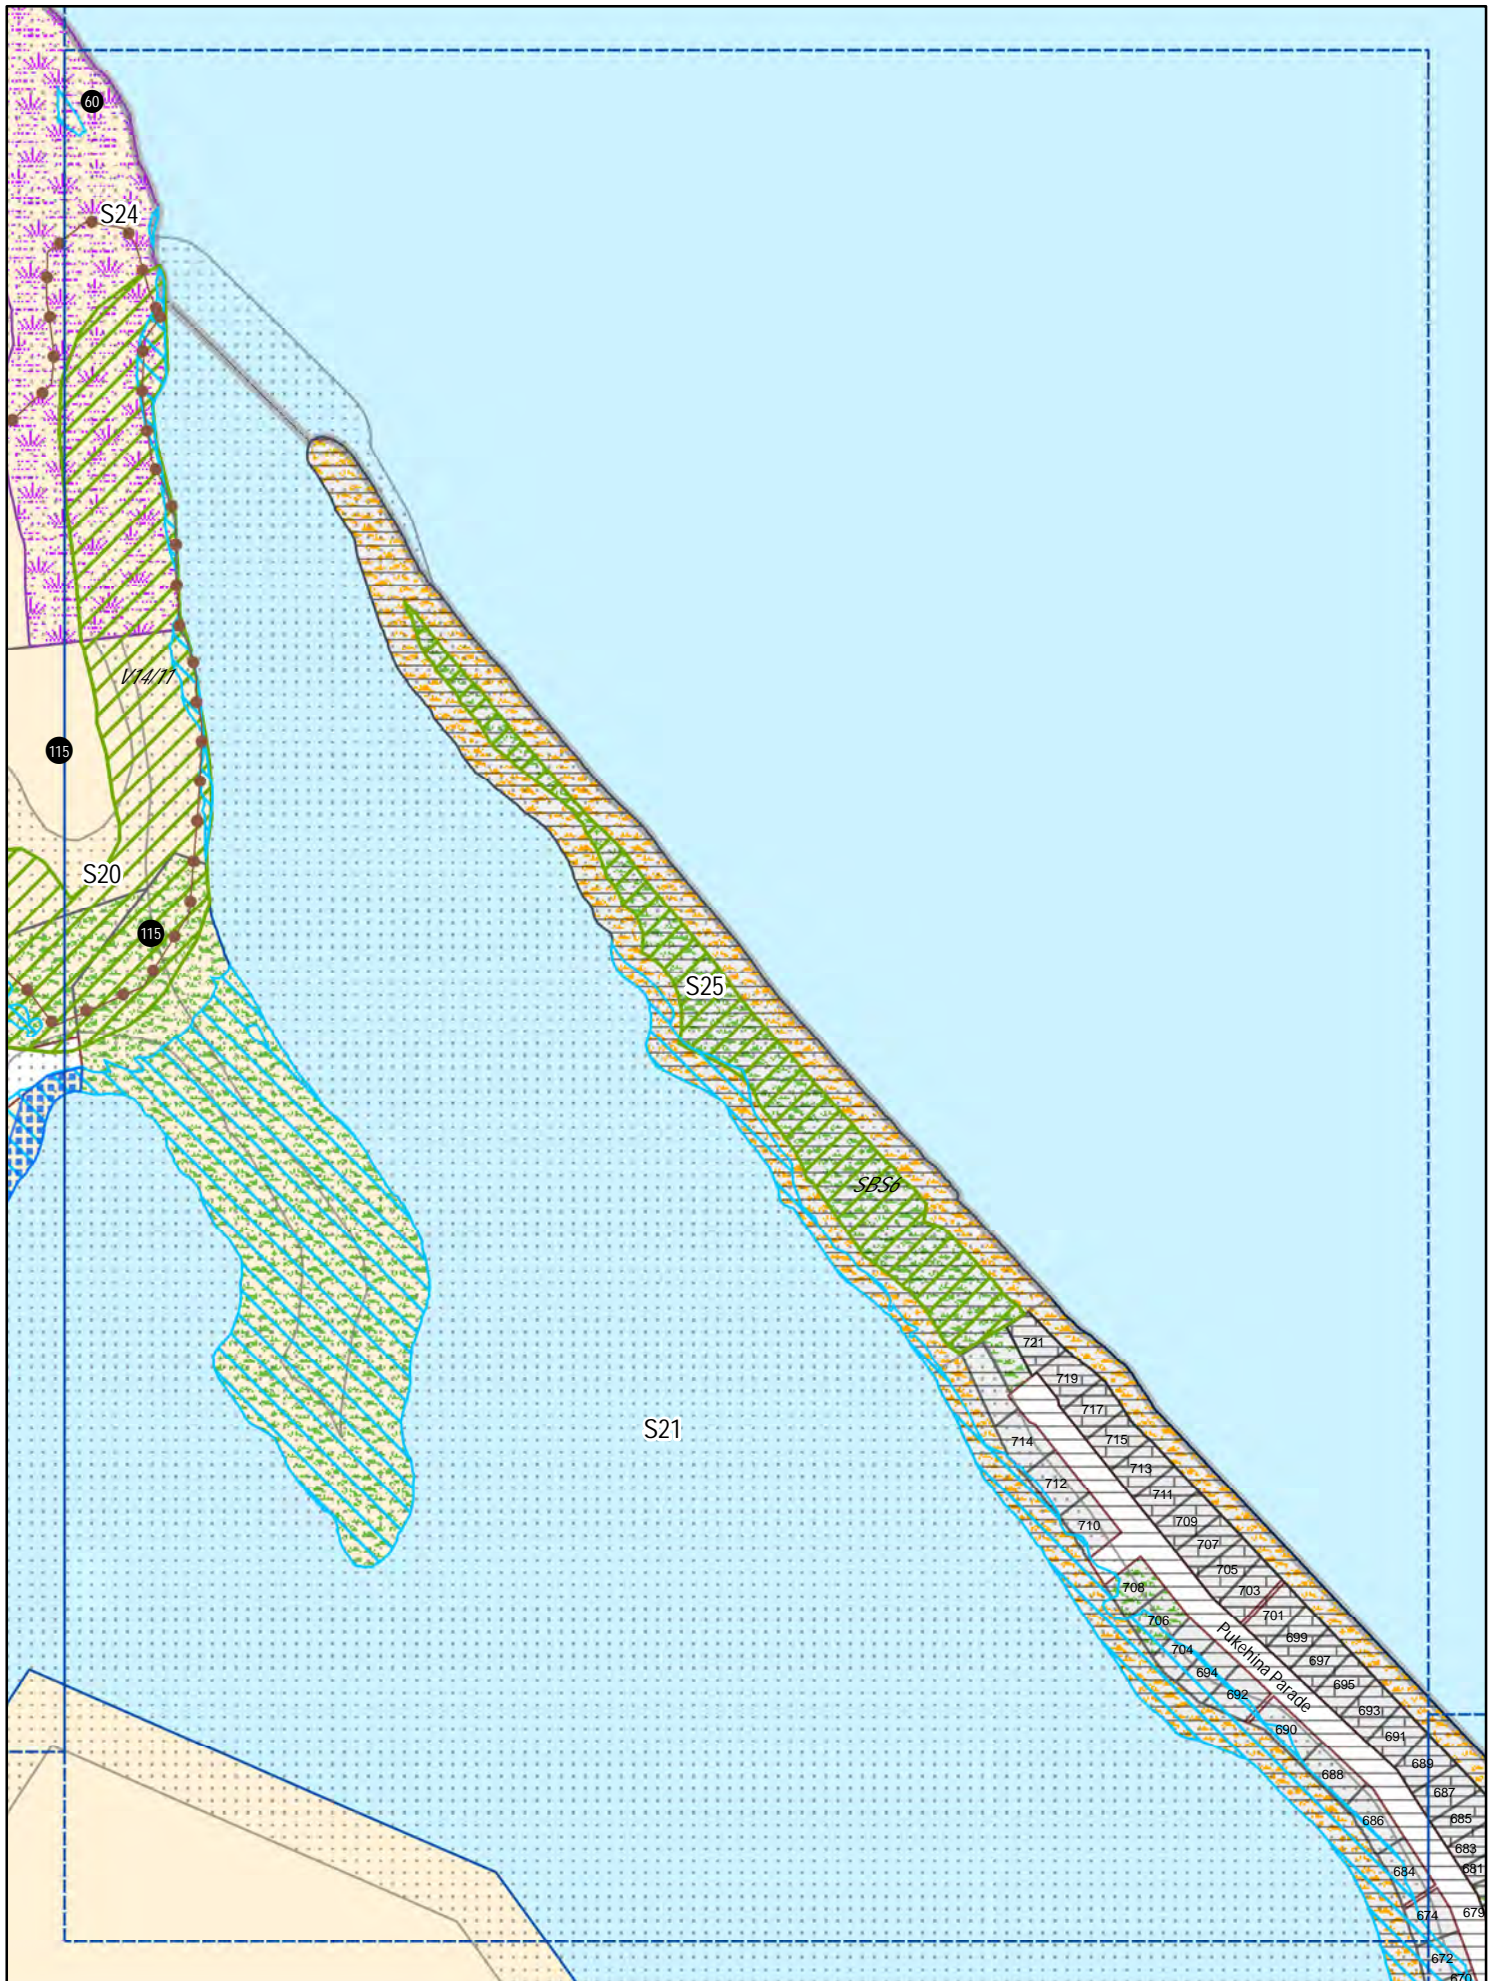

U155

Pukehina

Scale 1:5000 (A4)

Revision Date: 6 February 2013
PC 28-44: 27 July 2013 - Decisions