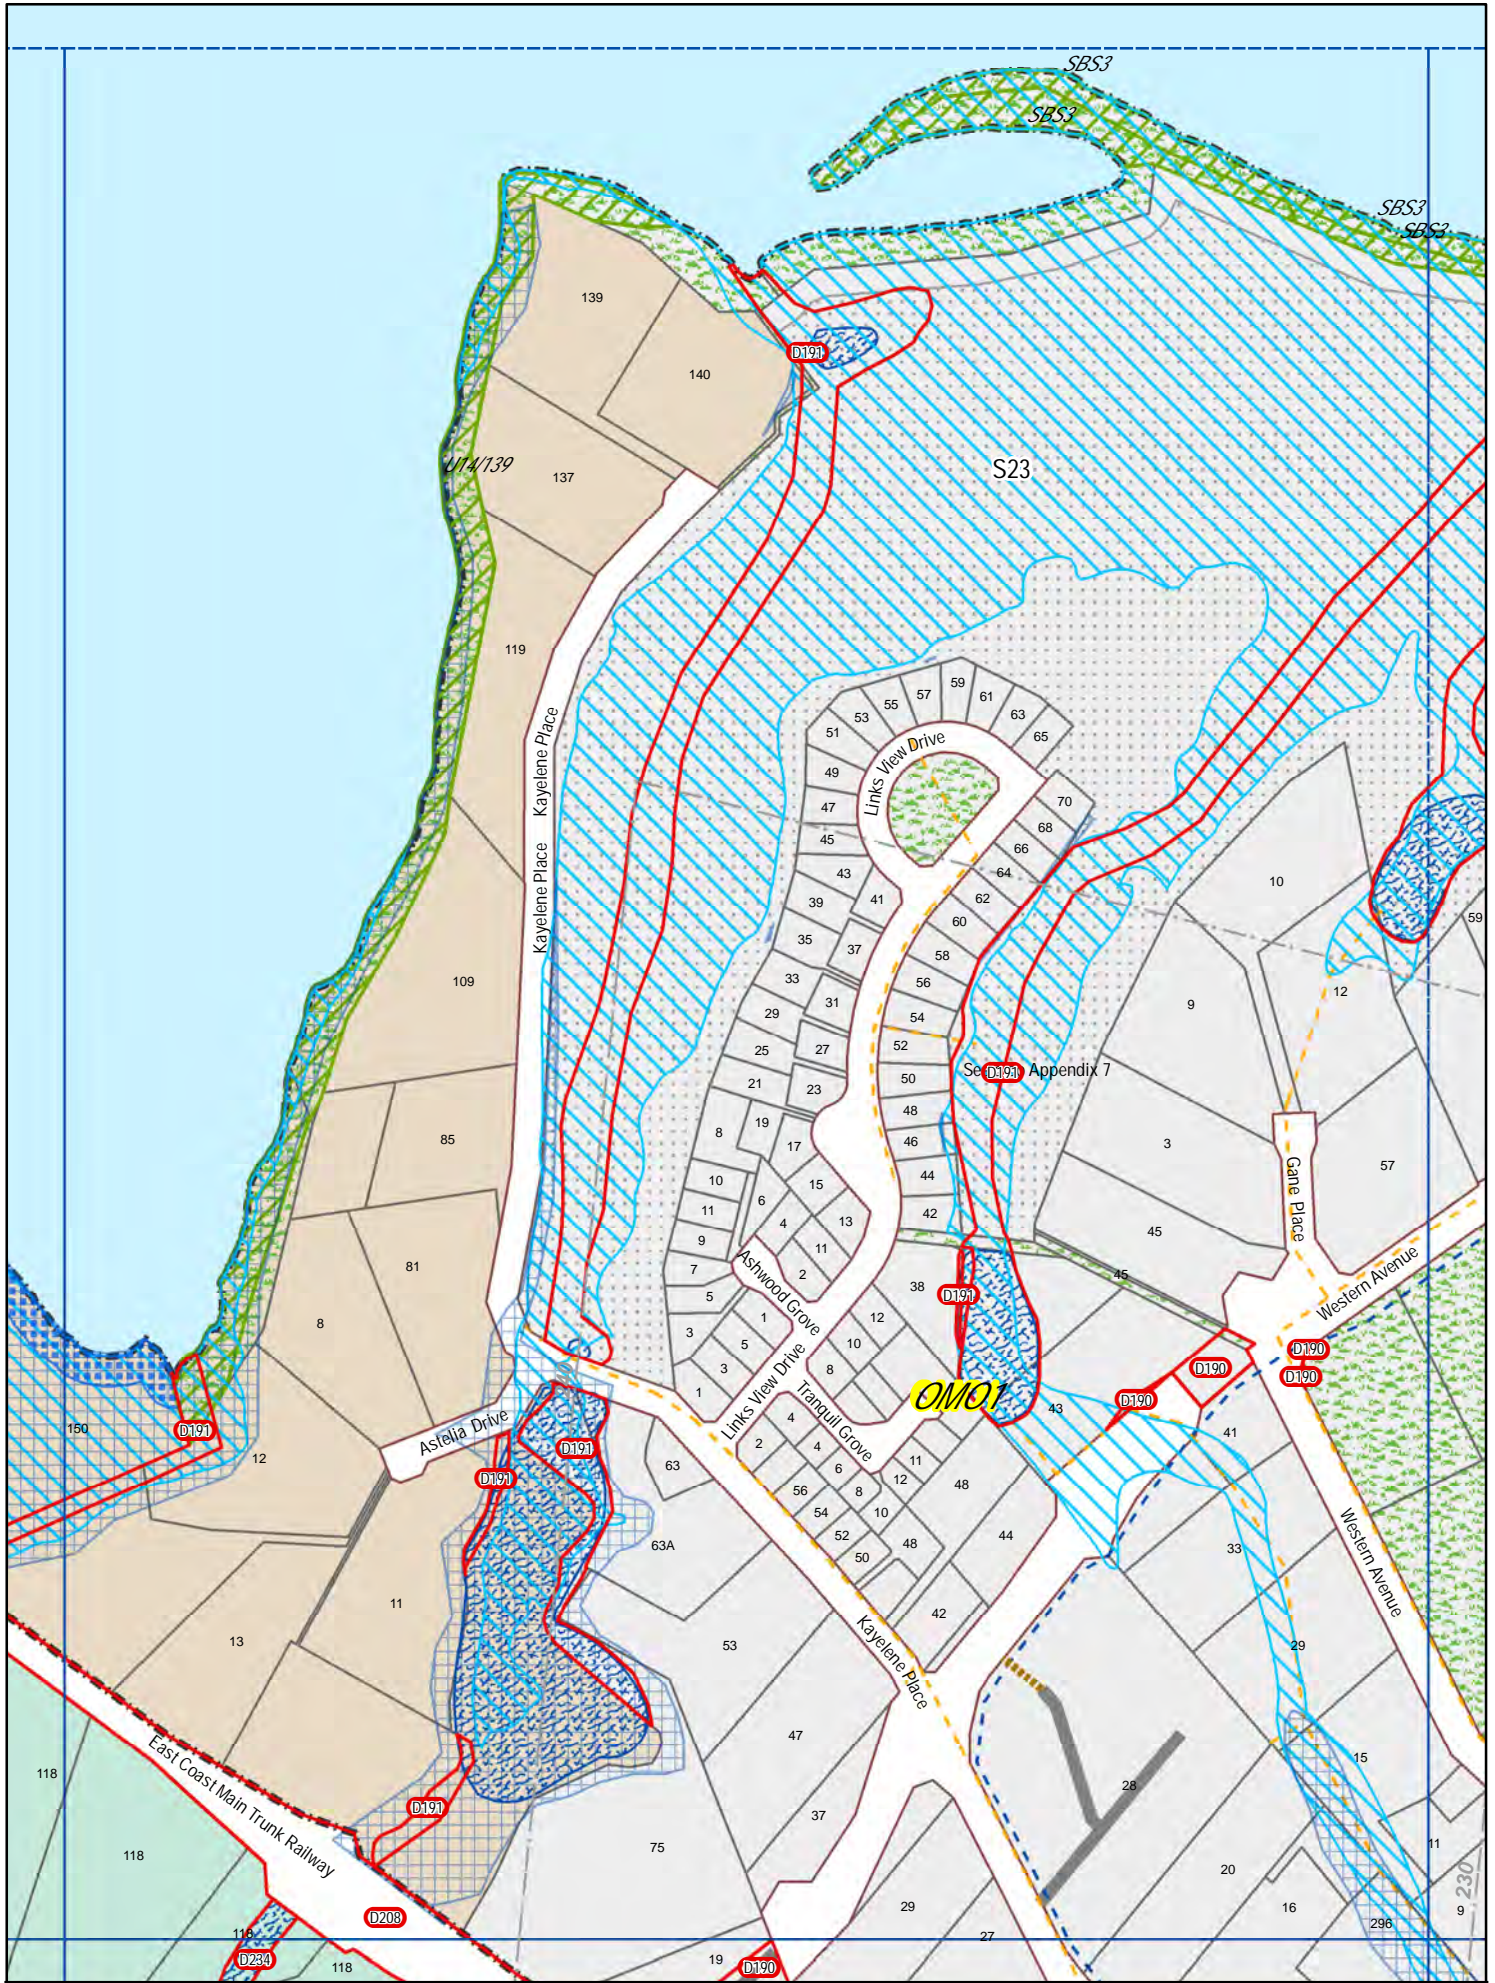

Crown Copyright Reserved. LINZ Digital Licence Number HN/352200/03 & TDO03622.

U49

Katikati

Scale 1:5000 (A4)

Revision Date: 6 February 2013
PC 28-44: 27 July 2013 - Decisions

Crown Copyright Reserved. LINZ Digital Licence Number HN/352200/03 & TDO03522.

Revision Date: 16 June 2012
PC 28-44: 27 July 2013 - Decisions

Scale 1:5000 (A4)

Crown Copyright Reserved. LINZ Digital Licence Number HN/352200/03 & TDO03622.

U63

Omokoroa

Scale 1:5000 (A4)

Revision Date: 16 June 2012
PC 28-44: 27 July 2013 - Decisions