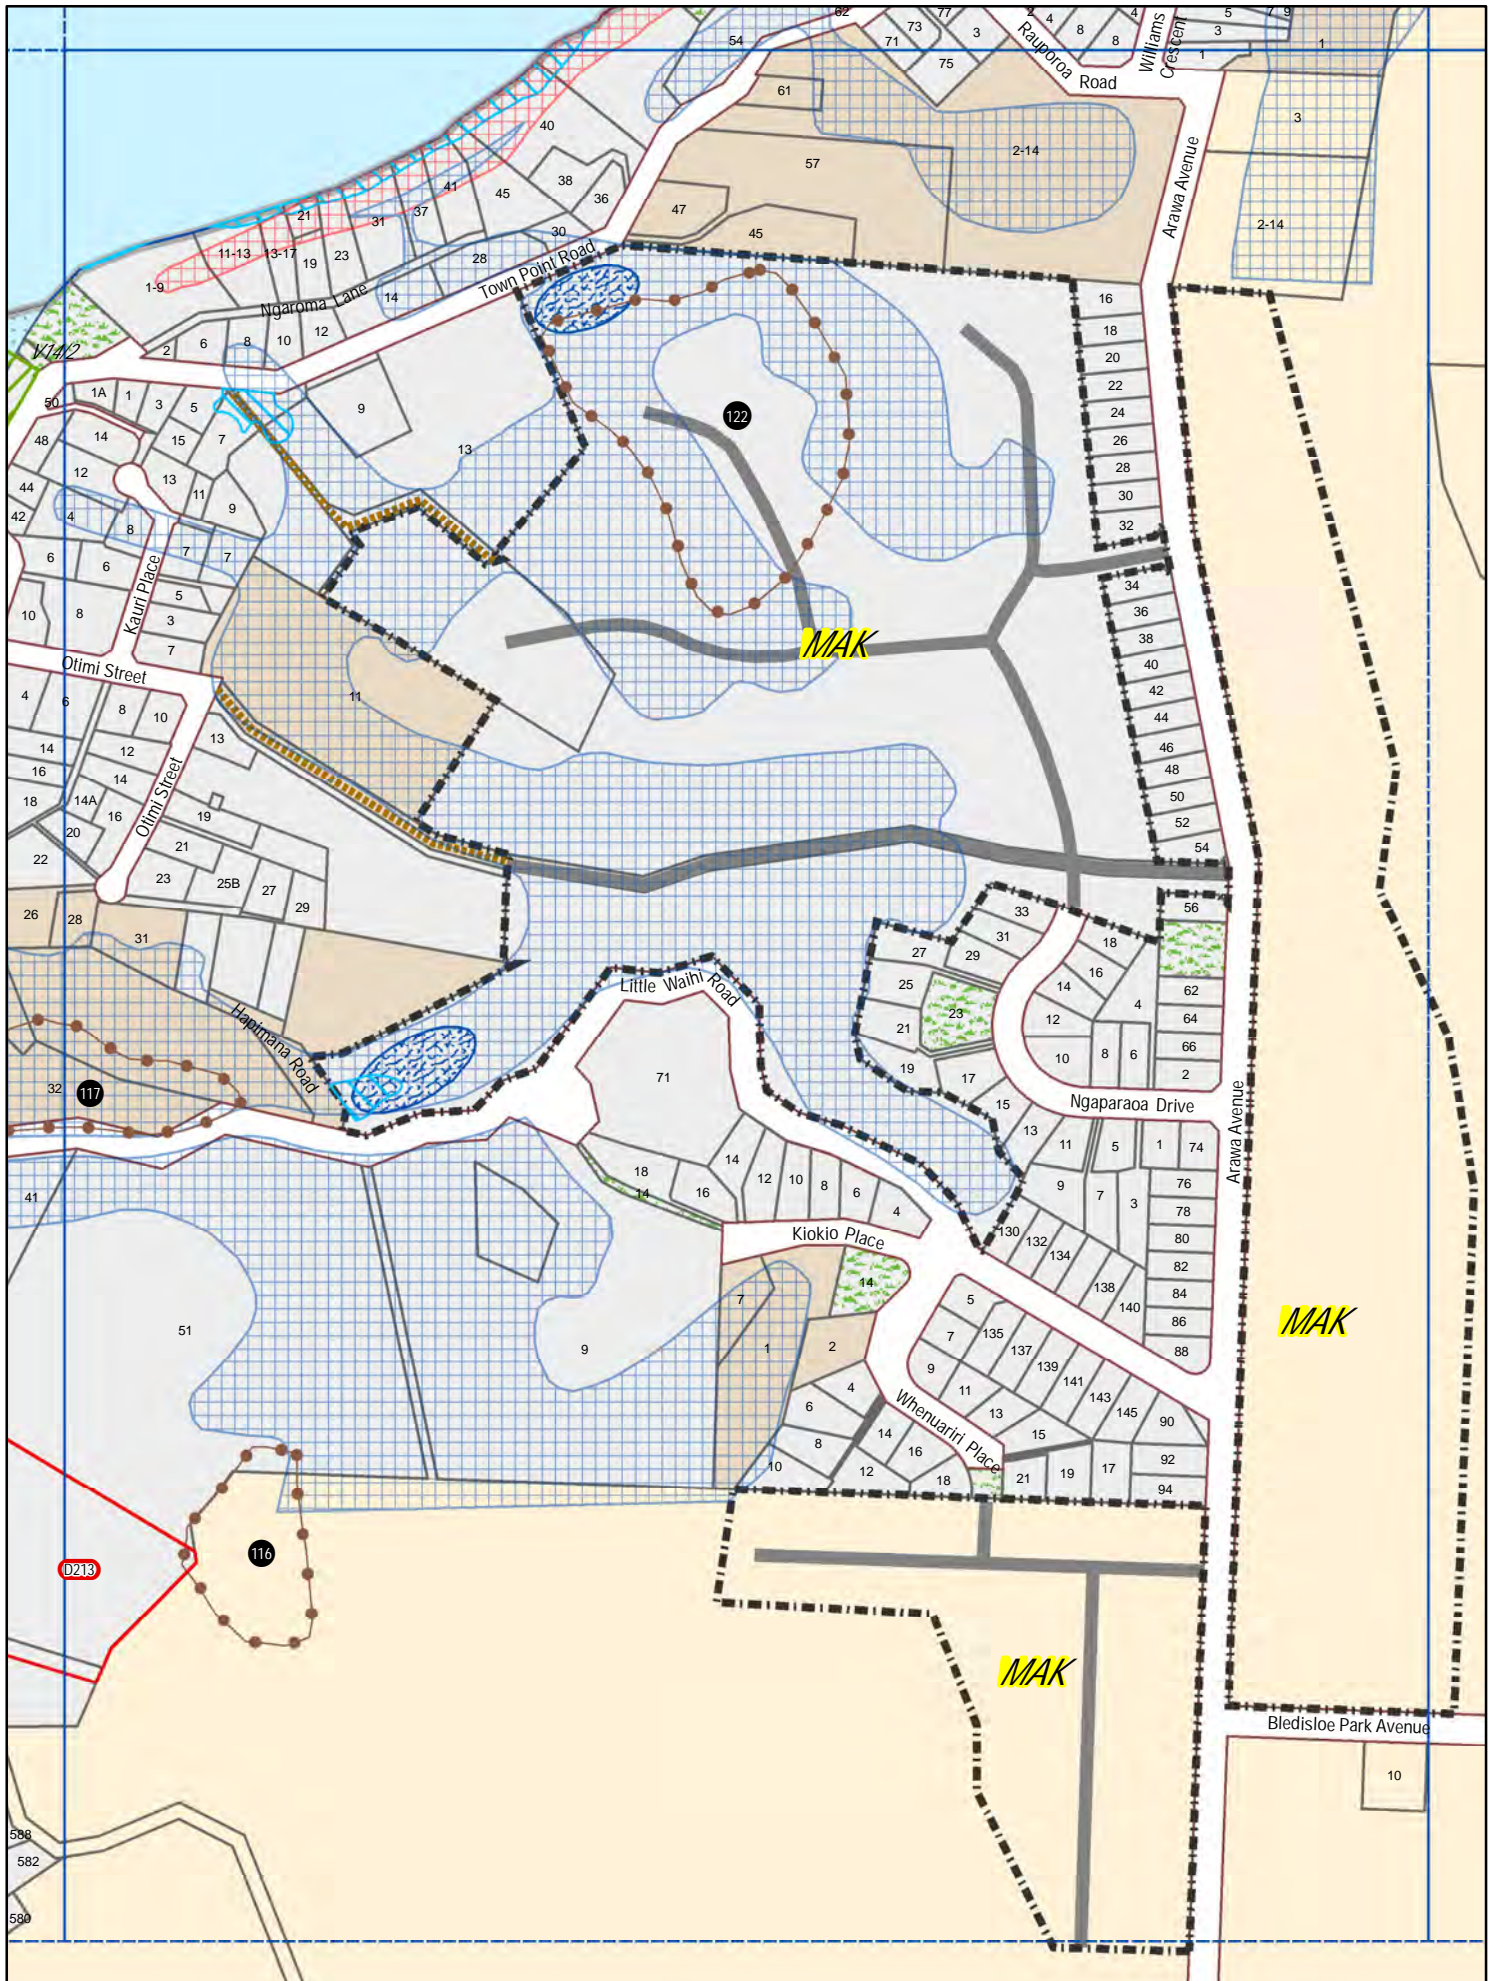

U152

Maketu

Scale 1:5000 (A4)

Revision Date: 6 February 2013
PC 28-44: 27 July 2013 - Decisions

U153

Maketu

Scale 1:5000 (A4)

Revision Date: 6 February 2013
PC 28-44: 27 July 2013 - Decisions