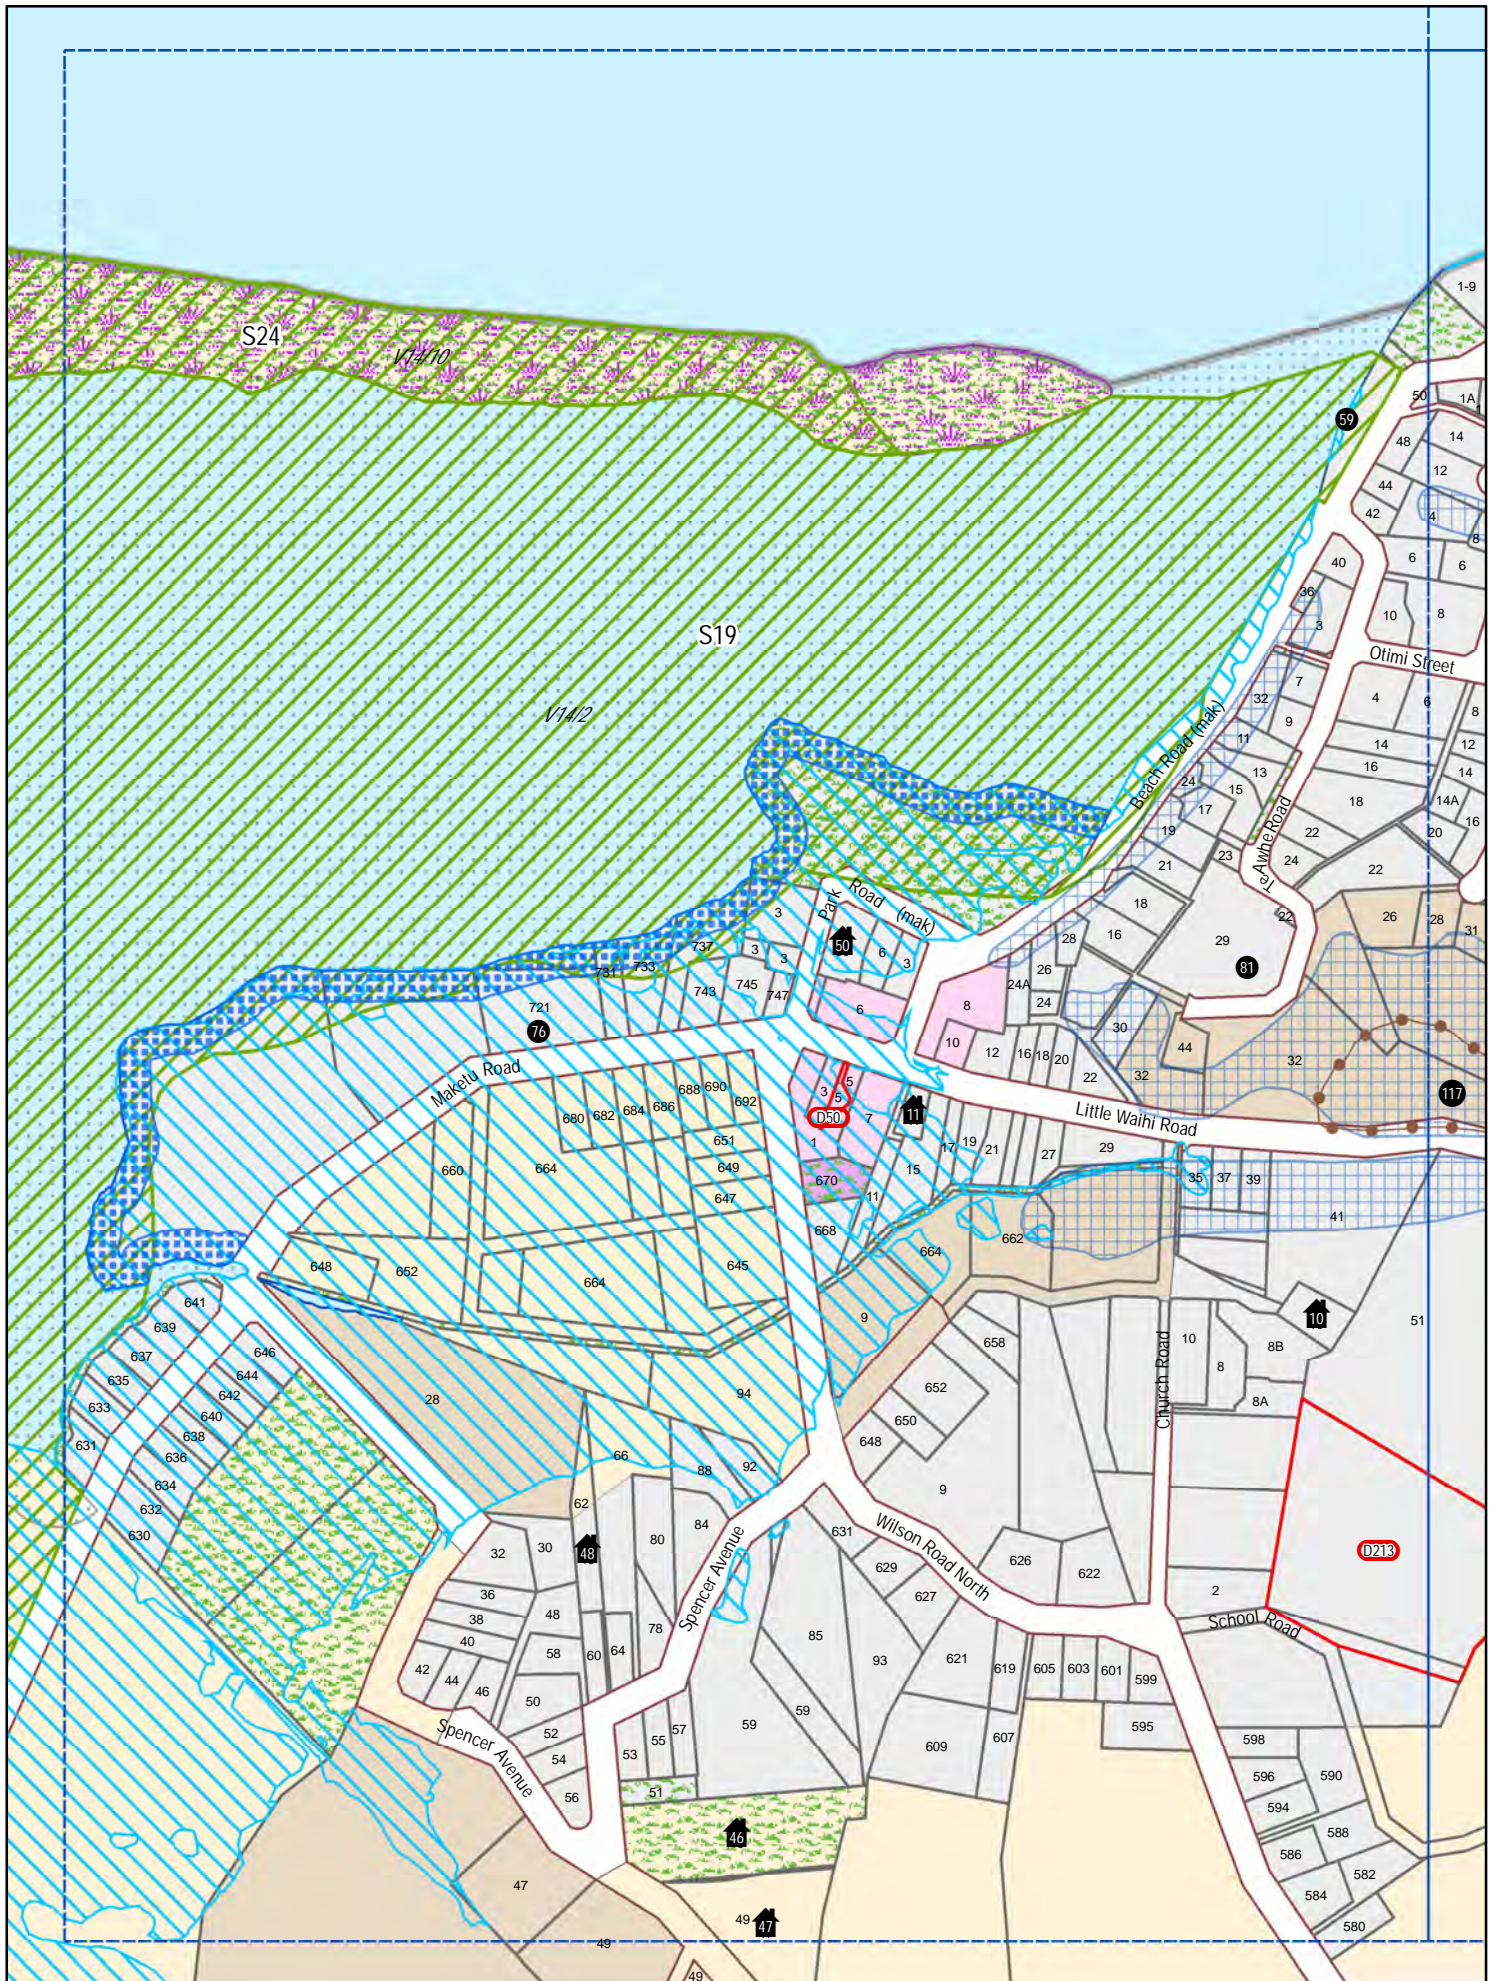

U150

Maketu

Scale 1:5000 (A4)

Revision Date: 6 February 2013
PC 28-44: 27 July 2013 - Decisions

U151

Maketu

Scale 1:5000 (A4)

Revision Date: 6 February 2013
PC 28-44: 27 July 2013 - Decisions