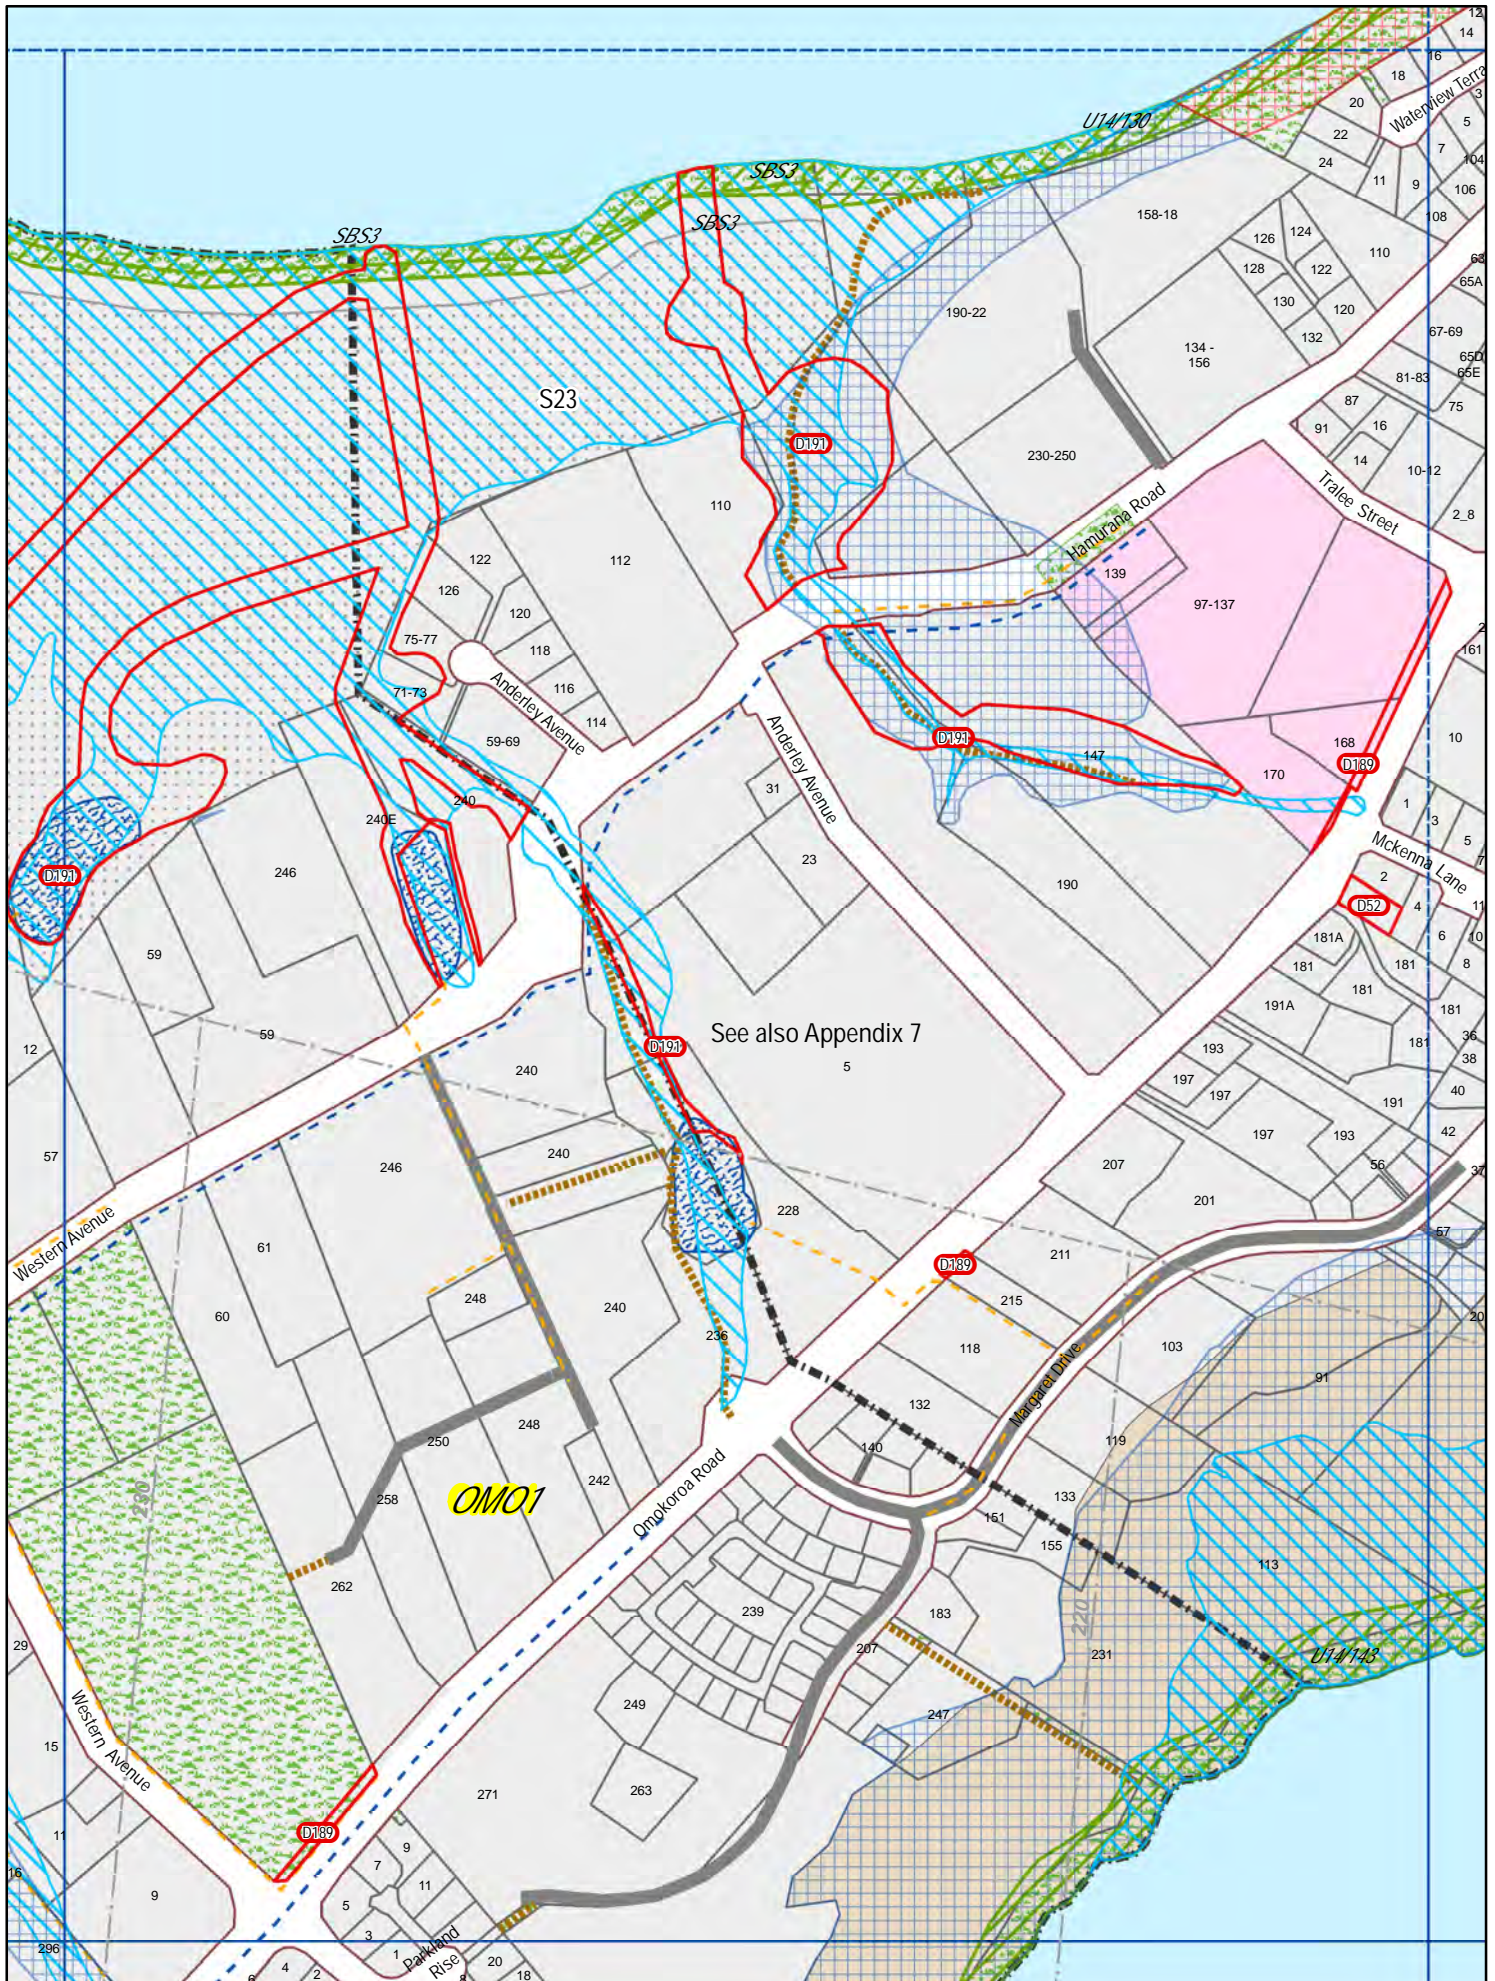

See also Appendix 7

OMO1

U59

Omokoroa

Revision Date: 16 June 2012
PC 28-44: 27 July 2013 - Decisions

Scale 1:5000 (A4)