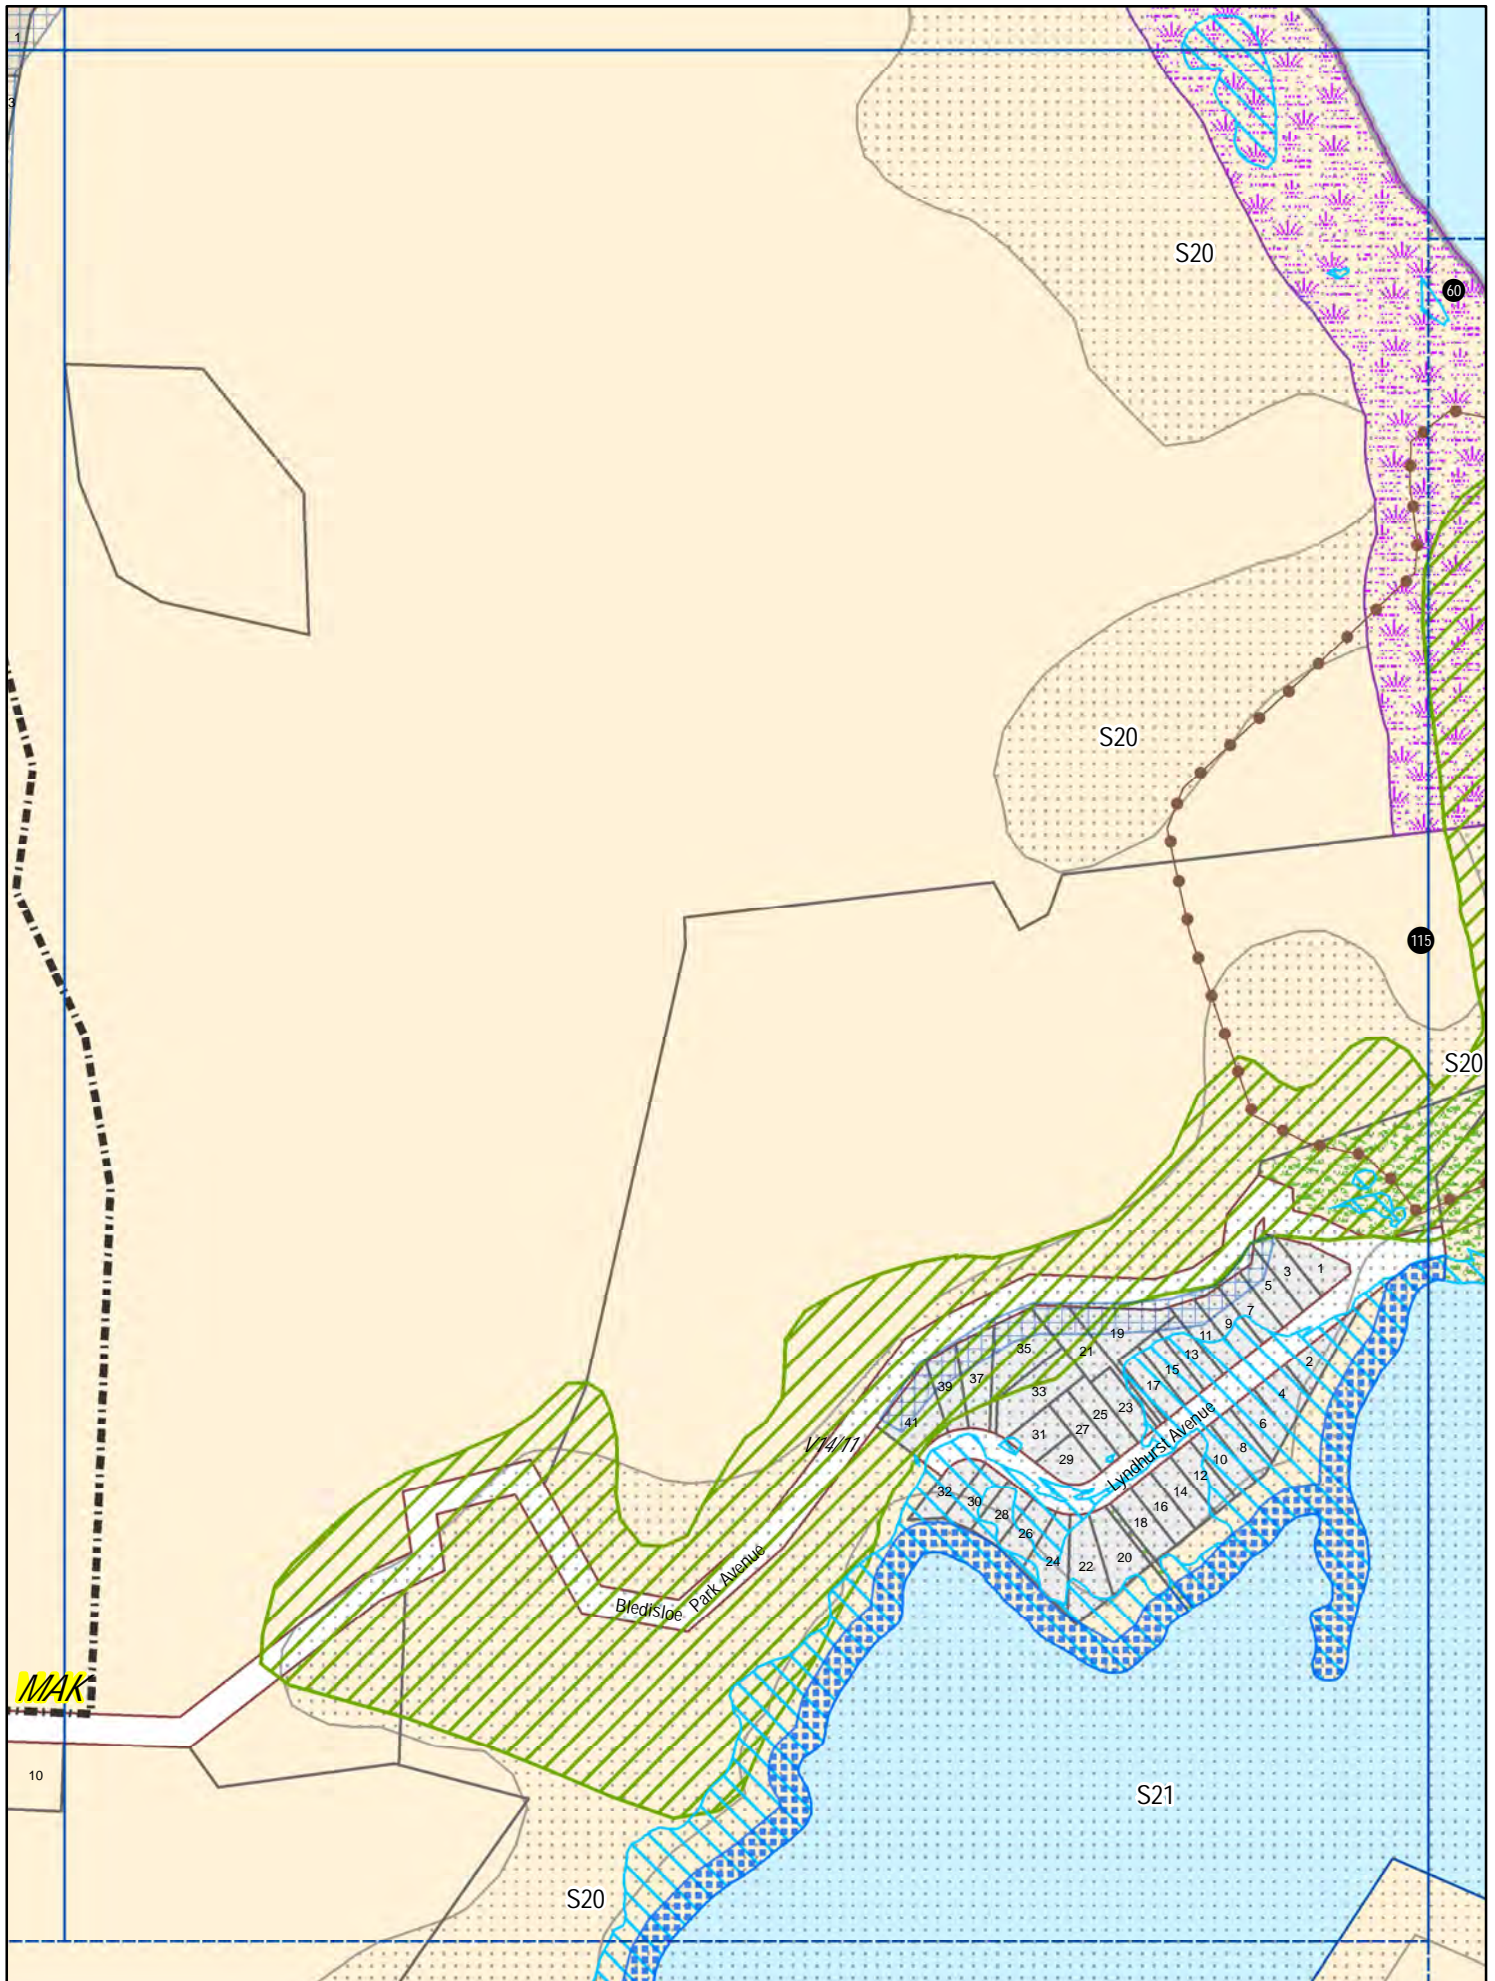

U152

Maketu

Scale 1:5000 (A4)

Revision Date: 6 February 2013
PC 28-44: 27 July 2013 - Decisions

U153

Maketu

Scale 1:5000 (A4)

Revision Date: 6 February 2013
PC 28-44: 27 July 2013 - Decisions