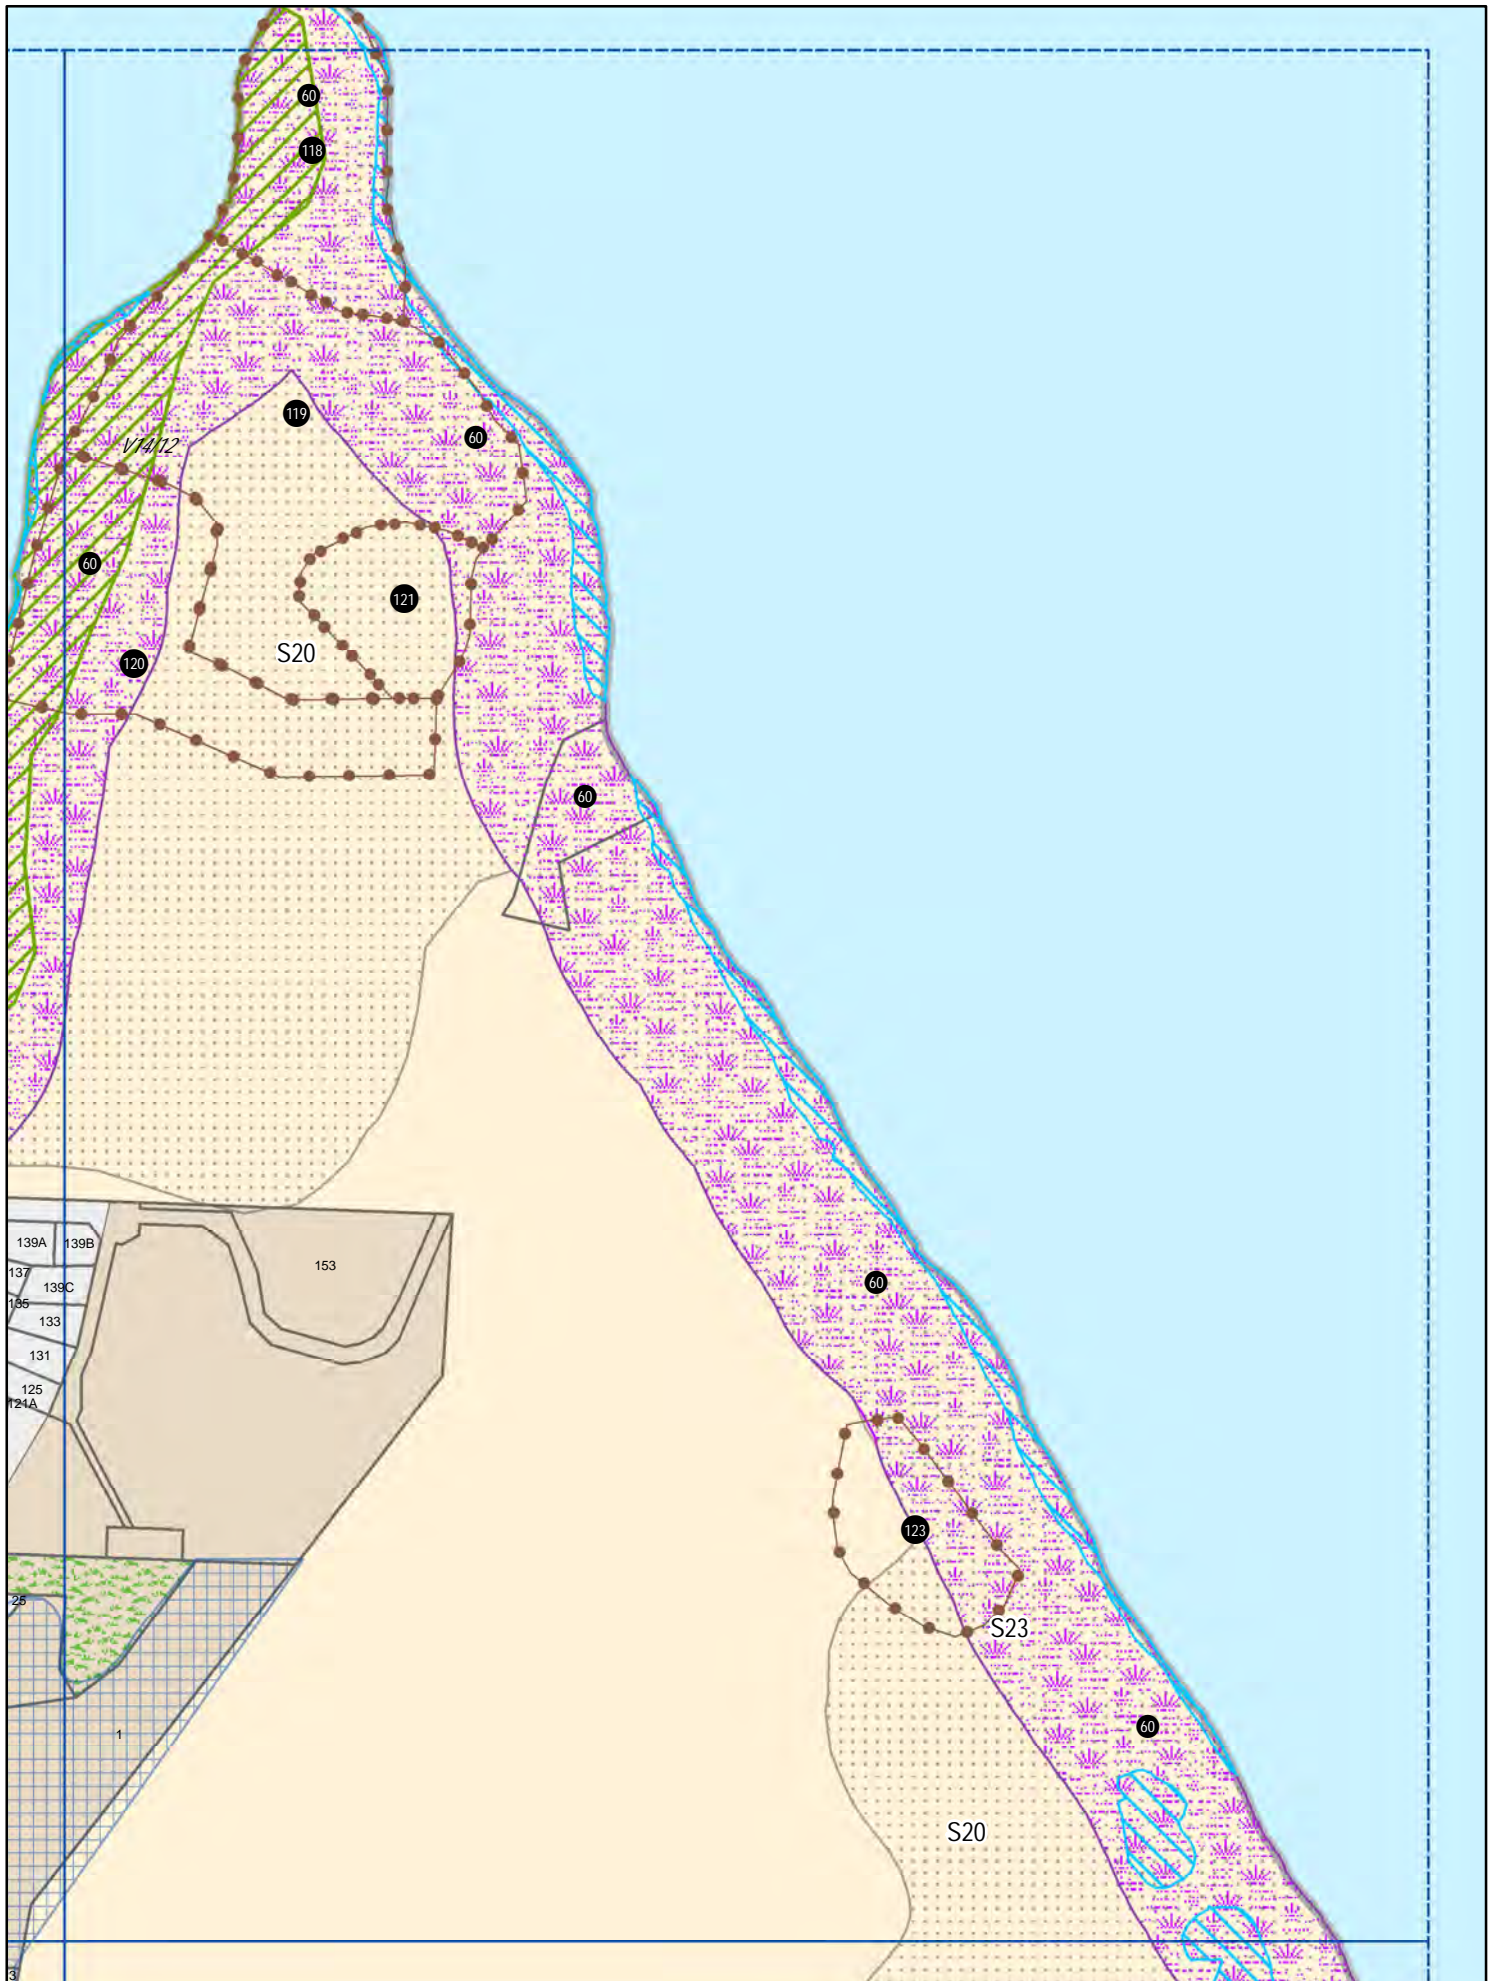

U151

Maketu

Scale 1:5000 (A4)

Revision Date: 6 February 2013
PC 28-44: 27 July 2013 - Decisions