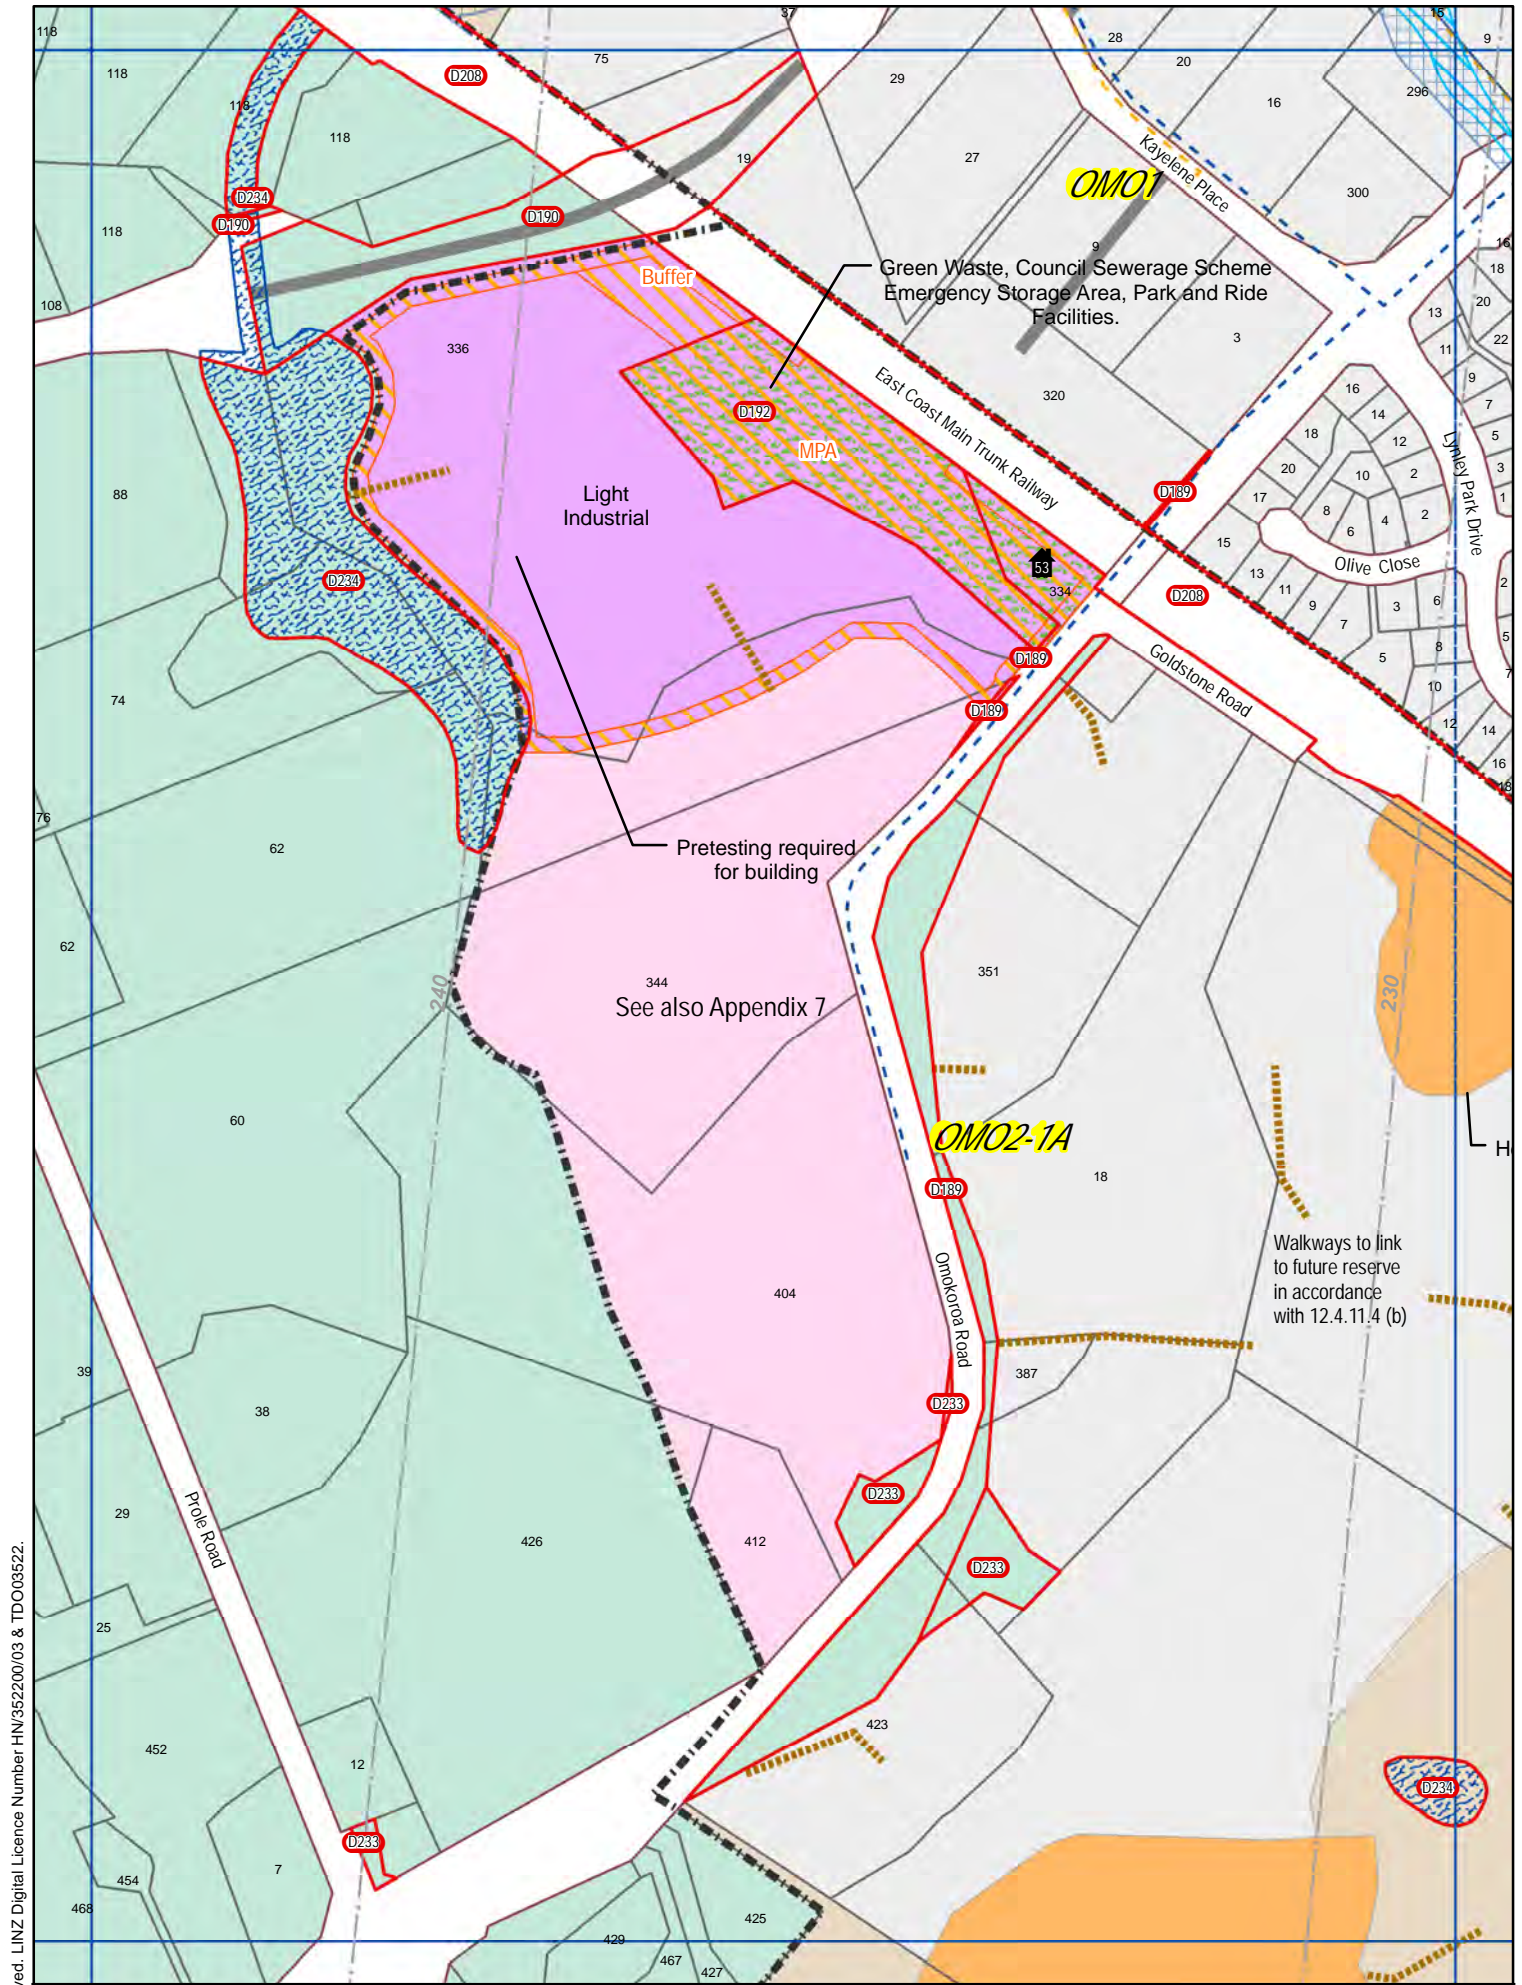

Crown Copyright Reserved. LINZ Digital Licence Number HN/352200/03 & TDO03622.

U63

Omokoroa

Scale 1:5000 (A4)

Revision Date: 16 June 2012
PC 28-44: 27 July 2013 - Decisions