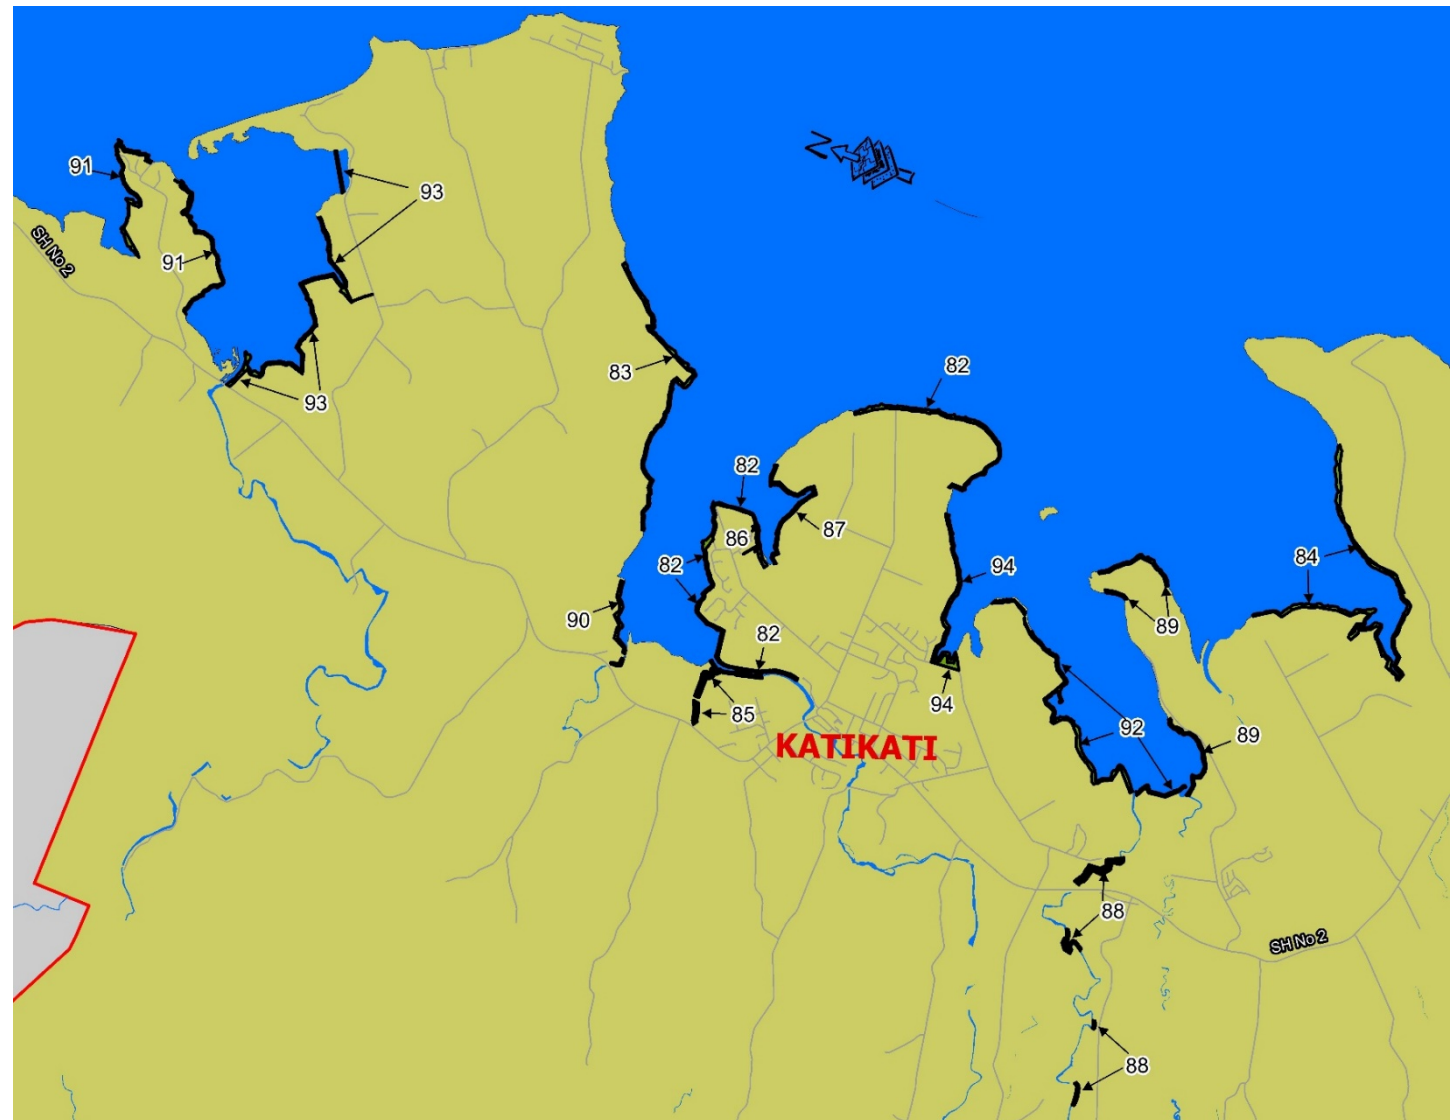

**Katikati - Walkway Reserves
Location Map
Figure**

Key

- 82 Katikati Foreshore Reserves
- 83 Kauri Point Foreshore Reserve
- 85 McKinney Stream Reserve
- 86 Preston Drive Local Purpose Reserves
- 87 Pukakura Road Esplanade Reserve
- 88 Rereatukahia Stream Reserve
- 89 Sharp Road Foreshore Reserve
- 90 Stokes Road Landing and Local Purpose Reserves
- 91 Tanners Point Foreshore Reserve
- 92 Tetley Road Foreshore Reserves
- 93 Tuapiro Estuary Esplanade Reserves
- 94 Wills Road to Prospect Drive Walkway