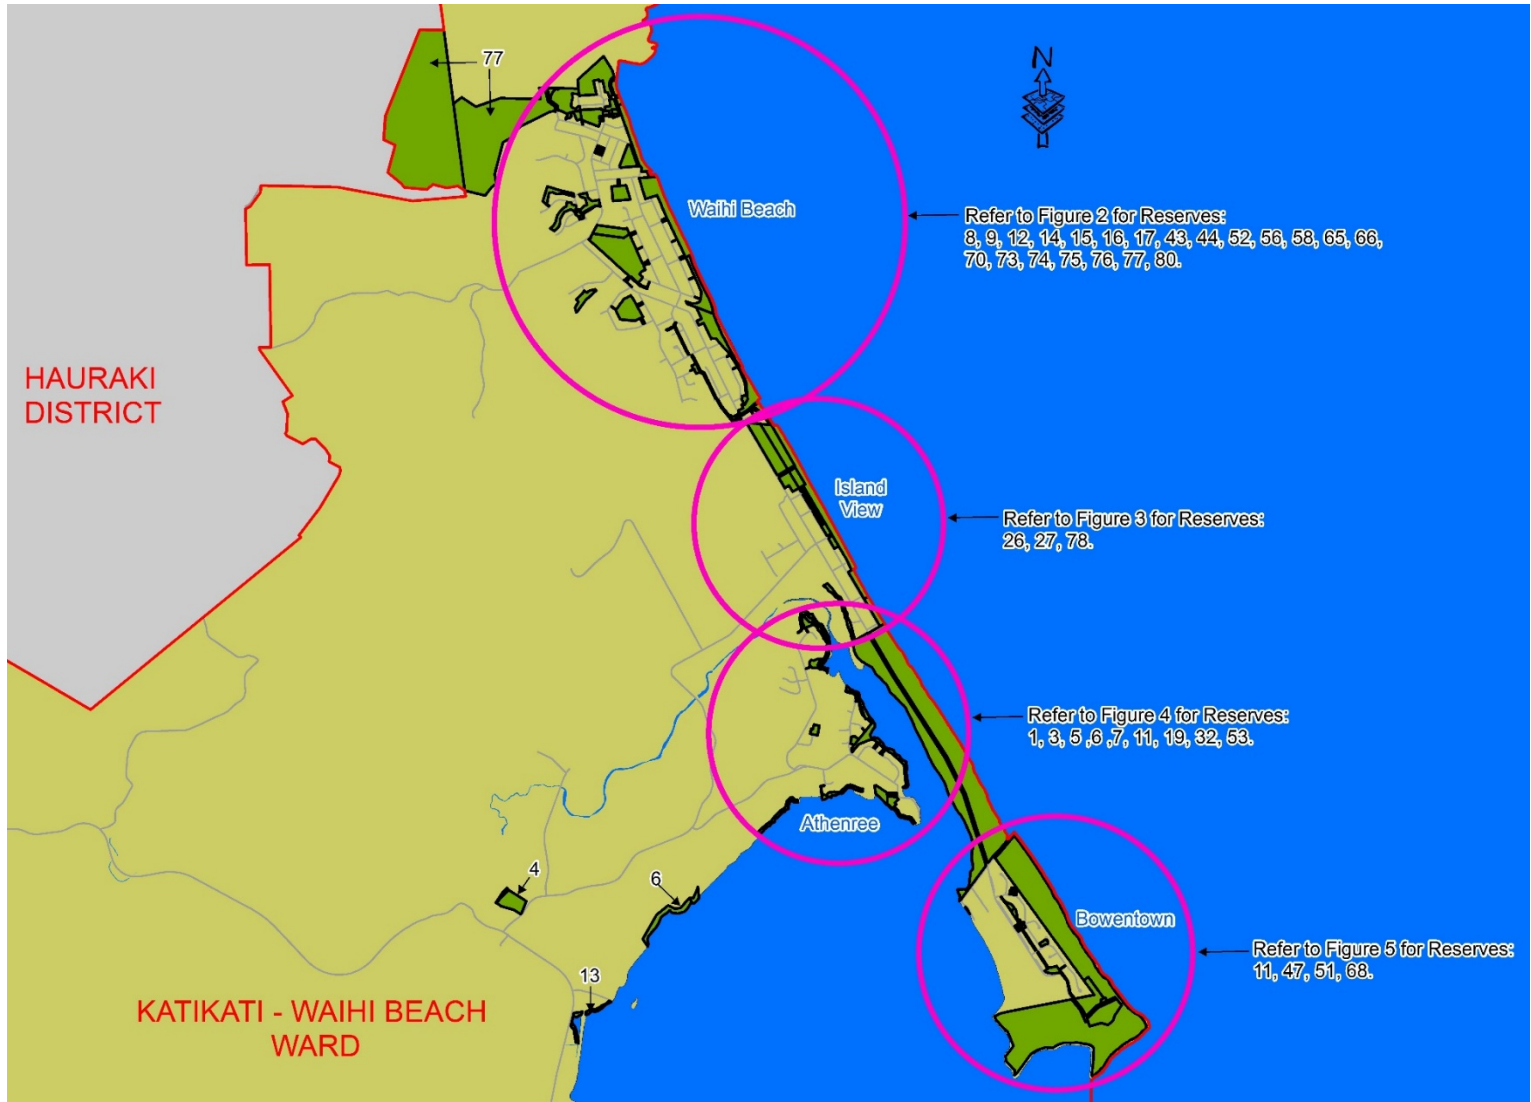

**Matakana Island
Location Map
Figure**

Key

- 24 Hunter Creek Reserves
- 39 Matakana Island Reserves
- 46 Panepane Point

**Waihi Beach, Island View,
Athenree, Bowentown
Location Map
Figure**

KEY

- 1 Adela Stewart Drive Reserve
- 3 Athenree Historic Reserve
- 4 Athenree Homestead Reserve
- 5 Athenree North Foreshore Reserves
- 6 Athenree South Foreshore Reserves
- 7 Athenree Motorcamp
- 8 Beach Road Reserve
- 9 Beachhaven Holiday Park
- 11 Bowentown Domain
- 12 Brewer Park
- 13 Bridgeman Lane Reserve
- 14 Brighton Road Reserve
- 15 Broadlands Block
- 16 Coronation Park
- 17 Didsbury Drive Drainage Reserve
- 19 Doctor North Memorial Reserve
- 26 Island View Esplanade Reserves
- 27 Island View Reserve
- 32 Koutunui Reserve
- 43 Ocean Breeze Drive Reserve
- 44 Oceanview Road Reserve
- 47 Papaunahi Rd Recreation Reserve
- 51 Pios Shores Recreation and Drainage Res
- 52 Pohutukawa Park
- 53 Roretana Drive Reserve
- 56 Seaforth Road Reserve
- 58 Shaw Road Reserve
- 65 Three Mile Creek Reserves
- 66 Tohora View and Brown Drive LP Drainage Reserve
- 68 Tui Park
- 70 Two Mile Creek Reserve
- 73 Waihi Beach Community Centre
- 74 Waihi Beach Holiday Park
- 75 Waihi Beach Plunket Reserve
- 76 Waihi Beach Surf Club Reserve
- 77 Waihi Beach Water Catchment Reserve
- 78 Waiti Ave Reserves
- 80 Wilson Park

**Island View
Location Map
Figure**

- KEY**
- 26 Island View Esplanade Reserves
 - 27 Island View Reserve
 - 78 Waiti Ave Reserves

**Athenree
Location Map
Figure**

KEY

- 1 Adela Stewart Drive Reserve
- 3 Athenree Historic Reserve
- 5 Athenree North Foreshore Reserves
- 6 Athenree South Foreshore Reserves
- 7 Athenree Motorcamp
- 11 Bowentown Domain
- 19 Doctor North Memorial Reserve
- 32 Koutunui Reserve
- 53 Roretana Drive Reserve