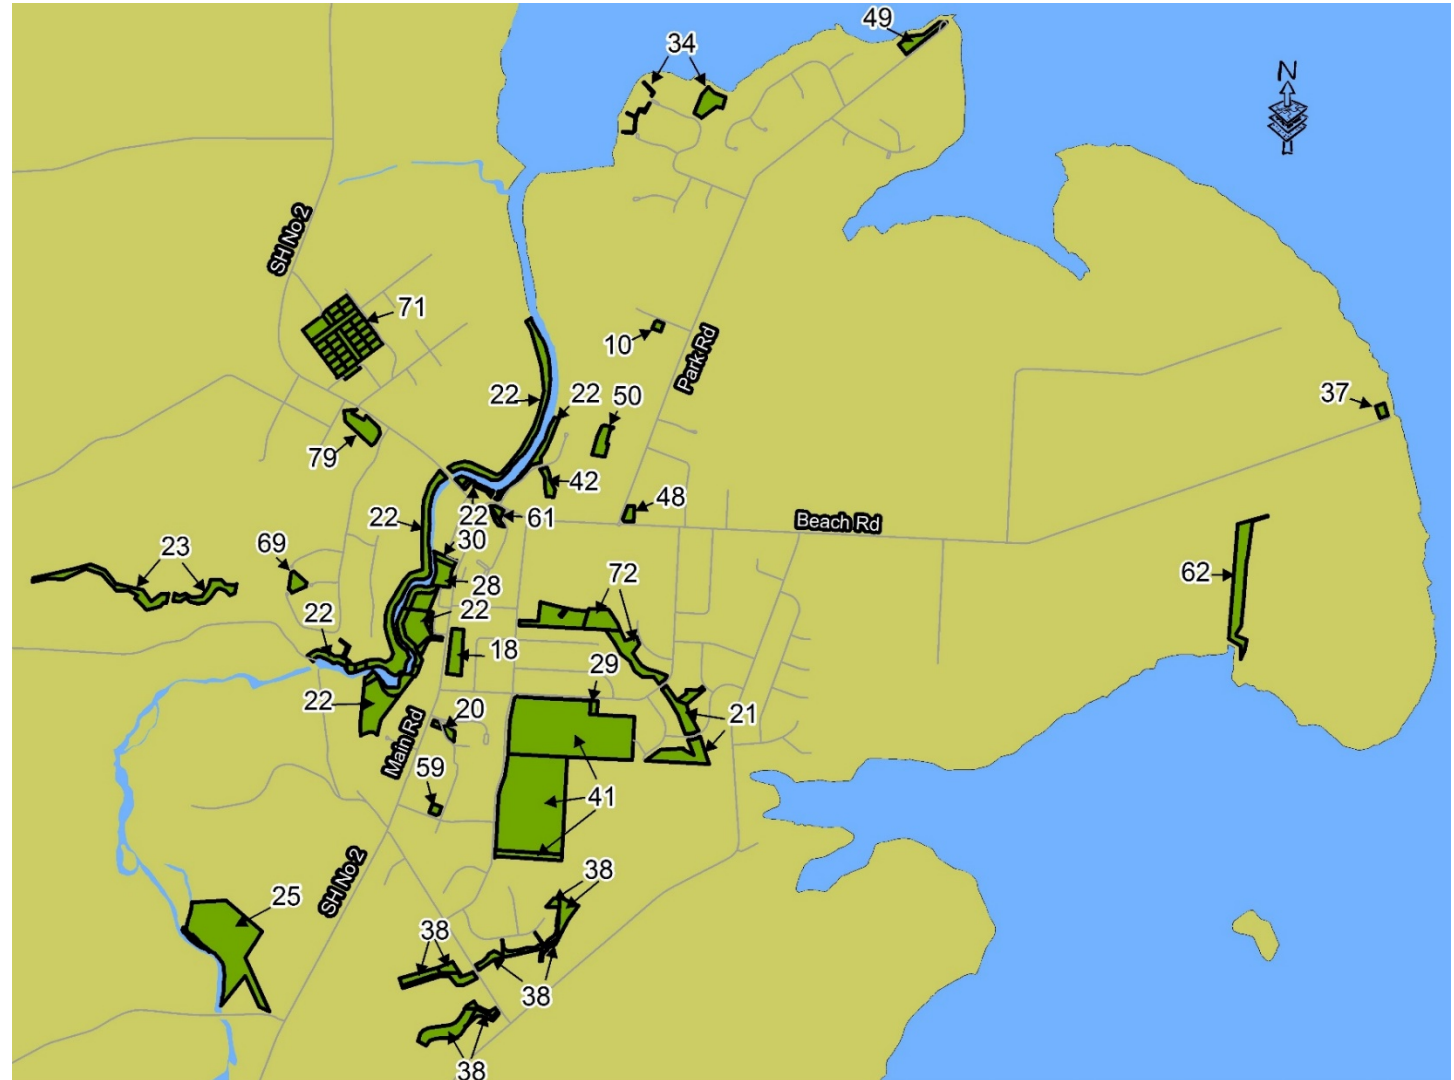

Reserves and Facilities Bylaw 2018

Dog Control Bylaw October 2016

General Bylaw 2008 - Animals (Excluding Dogs), Nuisances and Public Places

**Katikati Township Reserves
Location Map
Figure**

Key

- 10 Binnie Road Reserve (Play centre)
- 18 Diggelmann Park
- 20 Earl Drive Reserve
- 21 Gilfillan Drive Reserve
- 22 Haiku Park and Uretara Stream Reserve
- 23 Henry Road Wildlife Refuge
- 25 Hunter Estate Reserve
- 28 Katikati Community Building and Playground
- 29 Katikati Kindergarten
- 30 Katikati-Western Bay Museum
- 34 Levley Lane Reserve and Levley Lane Access ways
- 37 MacMillan Reserve
- 38 Marshall Road/Maniaroa Drive Reserves
- 41 Moore Park
- 42 Noble Johnson Drive Reserve
- 48 Park Road/Beach Road Reserve
- 49 Park Road Reserve
- 50 Park Road Tennis Reserve
- 59 Sheffield Street Reserve
- 61 Talisman Drive – Beach Road Res
- 62 Tamawhariua Reserve
- 69 Twickenham Close Reserve
- 71 Uretara Domain
- 72 Vesey Stewart Reserve
- 79 Waterford Reserve

**Katikati Rural Reserves
Location Map
Figure**

Key

- 2 Aongatete Domain
- 31 Kauri Point Historic Reserve
- 33 Lancaster Road Landing Reserve
- 35 Lindemann Road Look out
- 36 Lund Road Reserve
- 40 McMillan Road Reserve
- 45 Ongare Point Reserve
- 54 Sapphire Springs Motorcamp
- 55 Sapphire Springs Reserves
- 57 Sharp Road Landing Reserve
- 60 Tahawai Reserve
- 63 Tanners Point Utility Reserve
- 64 Tetley Road Landing Reserve
- 67 Tuapiro Reserve
- 81 Woodlands Road Esplanade Reserve

**Island View
Location Map
Figure**

- KEY**
- 26 Island View Esplanade Reserves
 - 27 Island View Reserve
 - 78 Waiti Ave Reserves

**Athenree
Location Map
Figure**

KEY

- 1 Adela Stewart Drive Reserve
- 3 Athenree Historic Reserve
- 5 Athenree North Foreshore Reserves
- 6 Athenree South Foreshore Reserves
- 7 Athenree Motorcamp
- 11 Bowentown Domain
- 19 Doctor North Memorial Reserve
- 32 Koutunui Reserve
- 53 Roretana Drive Reserve