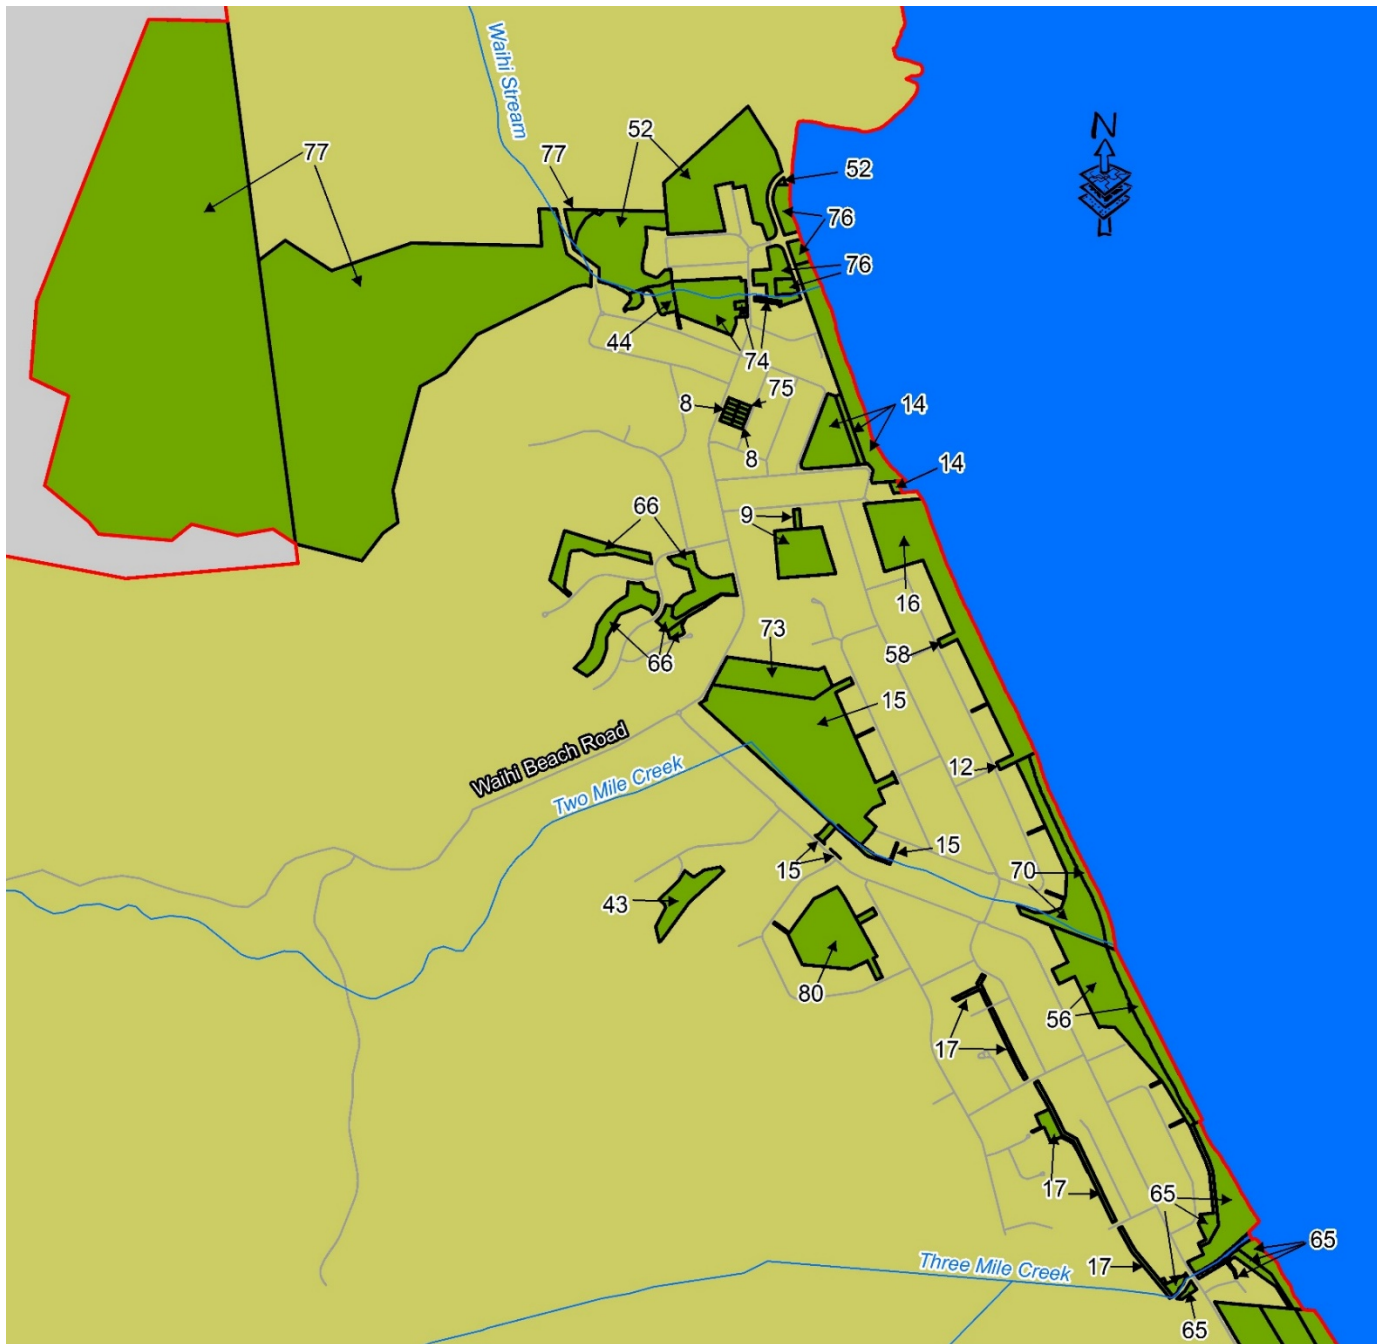

**Matakana Island
Location Map
Figure**

Key

- 24 Hunter Creek Reserves
- 39 Matakana Island Reserves
- 46 Panepane Point

**Waihi Beach, Island View,
Athenree, Bowentown
Location Map
Figure**

KEY

- 1 Adela Stewart Drive Reserve
- 3 Athenree Historic Reserve
- 4 Athenree Homestead Reserve
- 5 Athenree North Foreshore Reserves
- 6 Athenree South Foreshore Reserves
- 7 Athenree Motorcamp
- 8 Beach Road Reserve
- 9 Beachhaven Holiday Park
- 11 Bowentown Domain
- 12 Brewer Park
- 13 Bridgeman Lane Reserve
- 14 Brighton Road Reserve
- 15 Broadlands Block
- 16 Coronation Park
- 17 Didsbury Drive Drainage Reserve
- 19 Doctor North Memorial Reserve
- 26 Island View Esplanade Reserves
- 27 Island View Reserve
- 32 Koutunui Reserve
- 43 Ocean Breeze Drive Reserve
- 44 Oceanview Road Reserve
- 47 Papaunahi Rd Recreation Reserve
- 51 Pios Shores Recreation and Drainage Res
- 52 Pohutukawa Park
- 53 Roretana Drive Reserve
- 56 Seaforth Road Reserve
- 58 Shaw Road Reserve
- 65 Three Mile Creek Reserves
- 66 Tohora View and Brown Drive LP Drainage Reserve
- 68 Tui Park
- 70 Two Mile Creek Reserve
- 73 Waihi Beach Community Centre
- 74 Waihi Beach Holiday Park
- 75 Waihi Beach Plunket Reserve
- 76 Waihi Beach Surf Club Reserve
- 77 Waihi Beach Water Catchment Reserve
- 78 Waiti Ave Reserves
- 80 Wilson Park

**Island View
Location Map
Figure**

- KEY**
- 26 Island View Esplanade Reserves
 - 27 Island View Reserve
 - 78 Waiti Ave Reserves

**Athenree
Location Map
Figure**

KEY

- 1 Adela Stewart Drive Reserve
- 3 Athenree Historic Reserve
- 5 Athenree North Foreshore Reserves
- 6 Athenree South Foreshore Reserves
- 7 Athenree Motorcamp
- 11 Bowentown Domain
- 19 Doctor North Memorial Reserve
- 32 Koutunui Reserve
- 53 Roretana Drive Reserve