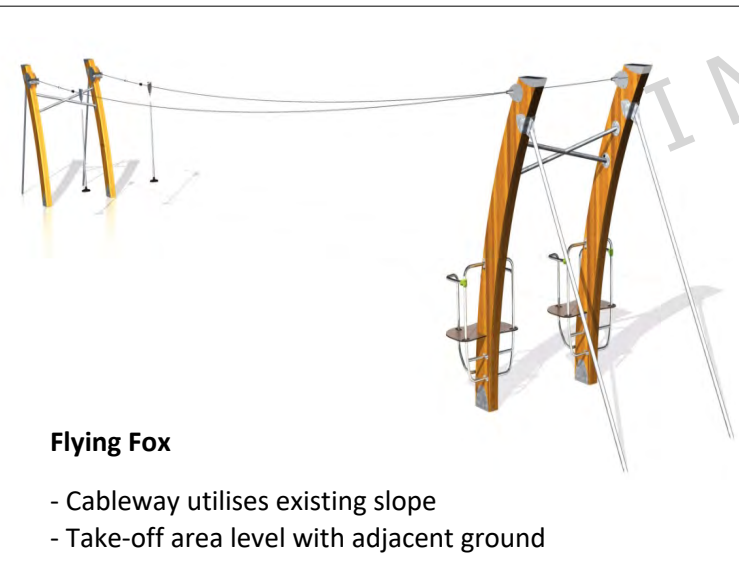

Deck Seating + Junior Treehouse (images indicative)

- Junior slide & hut 'treehouse' theme
- Decking and seating for gathering beneath existing trees (at crest of existing slope)
- New low terraces for equipment (along existing slope)
- Rotating spin equipment
- Drinking fountain

Flying Fox

- Cableway utilises existing slope
- Take-off area level with adjacent ground

Big Slide (images indicative)

- Bridging over existing skatepath
- Tension-net climbing from skate taco-mound area
- Mini-tramps
- Slide exits at existing slope with new terracing

Swings, Rotating equipment, Planting (images indicative)

- Swing sets including traditional + basket swing
- 'Supernova' rotating ring
- New low planting (adjacent Skate quarterpipe)

DRAFT