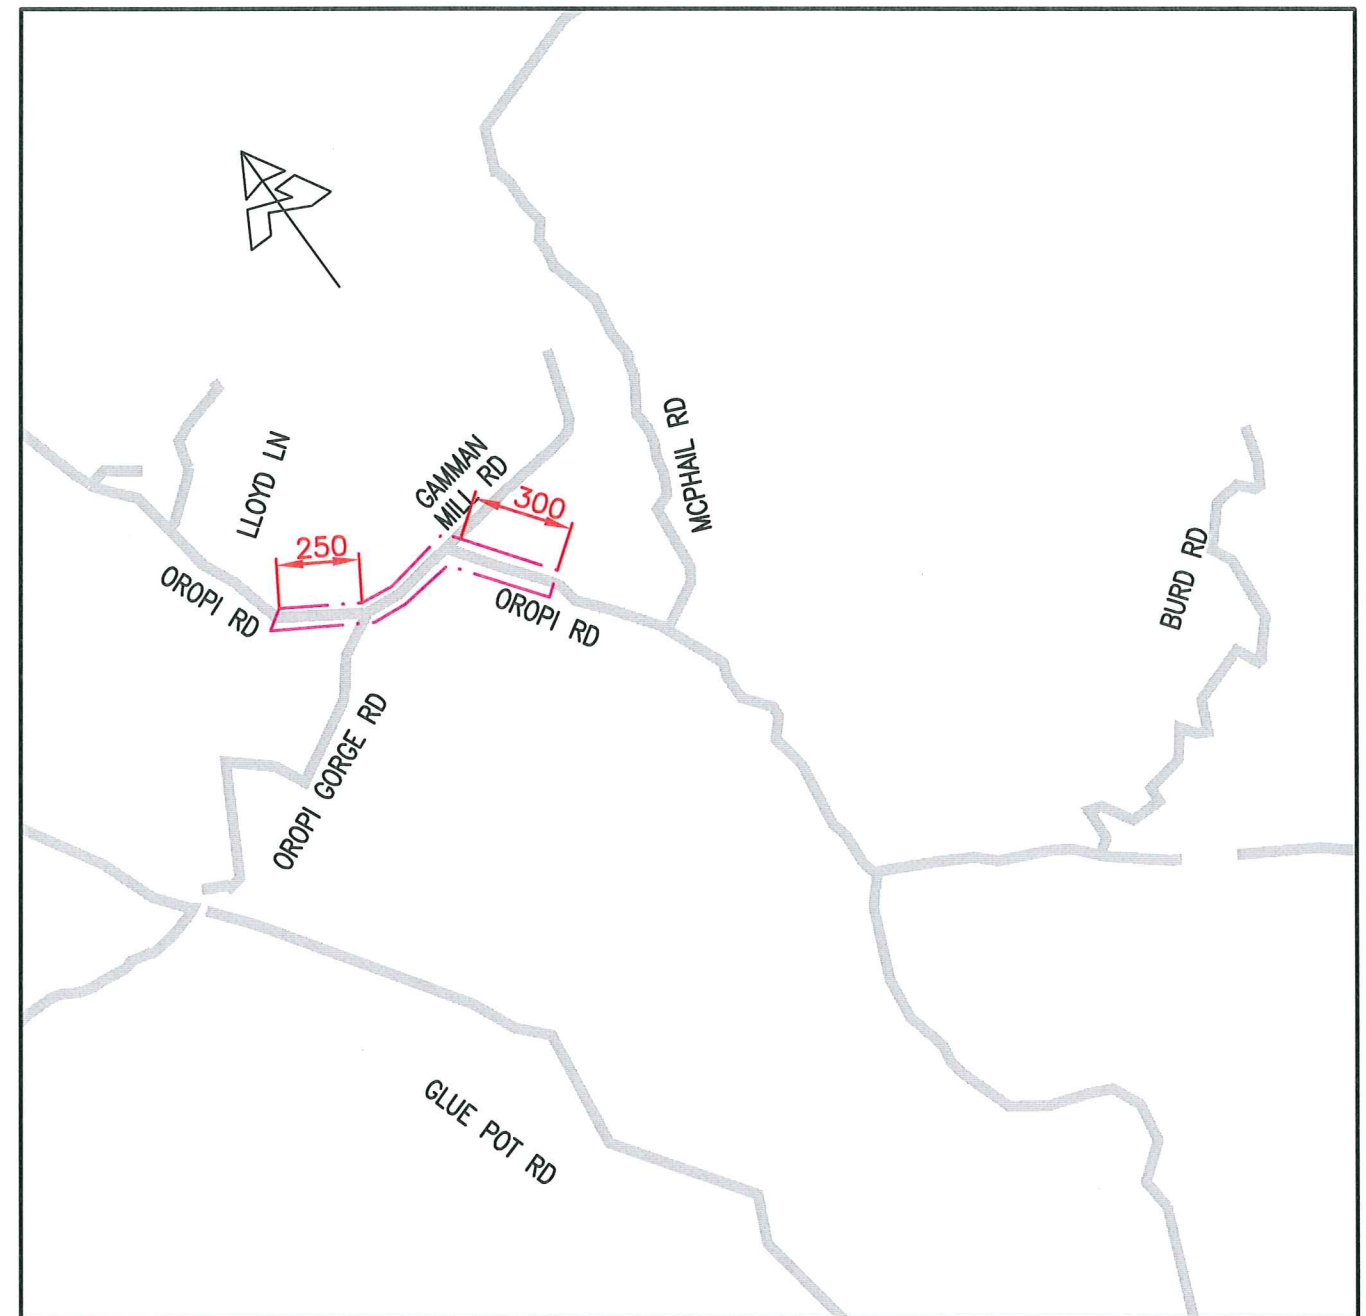

WHAKAMARAMA (O)

(P)

KEY	
	50km/h.
	70km/h.
	80km/h.
	100km/h.