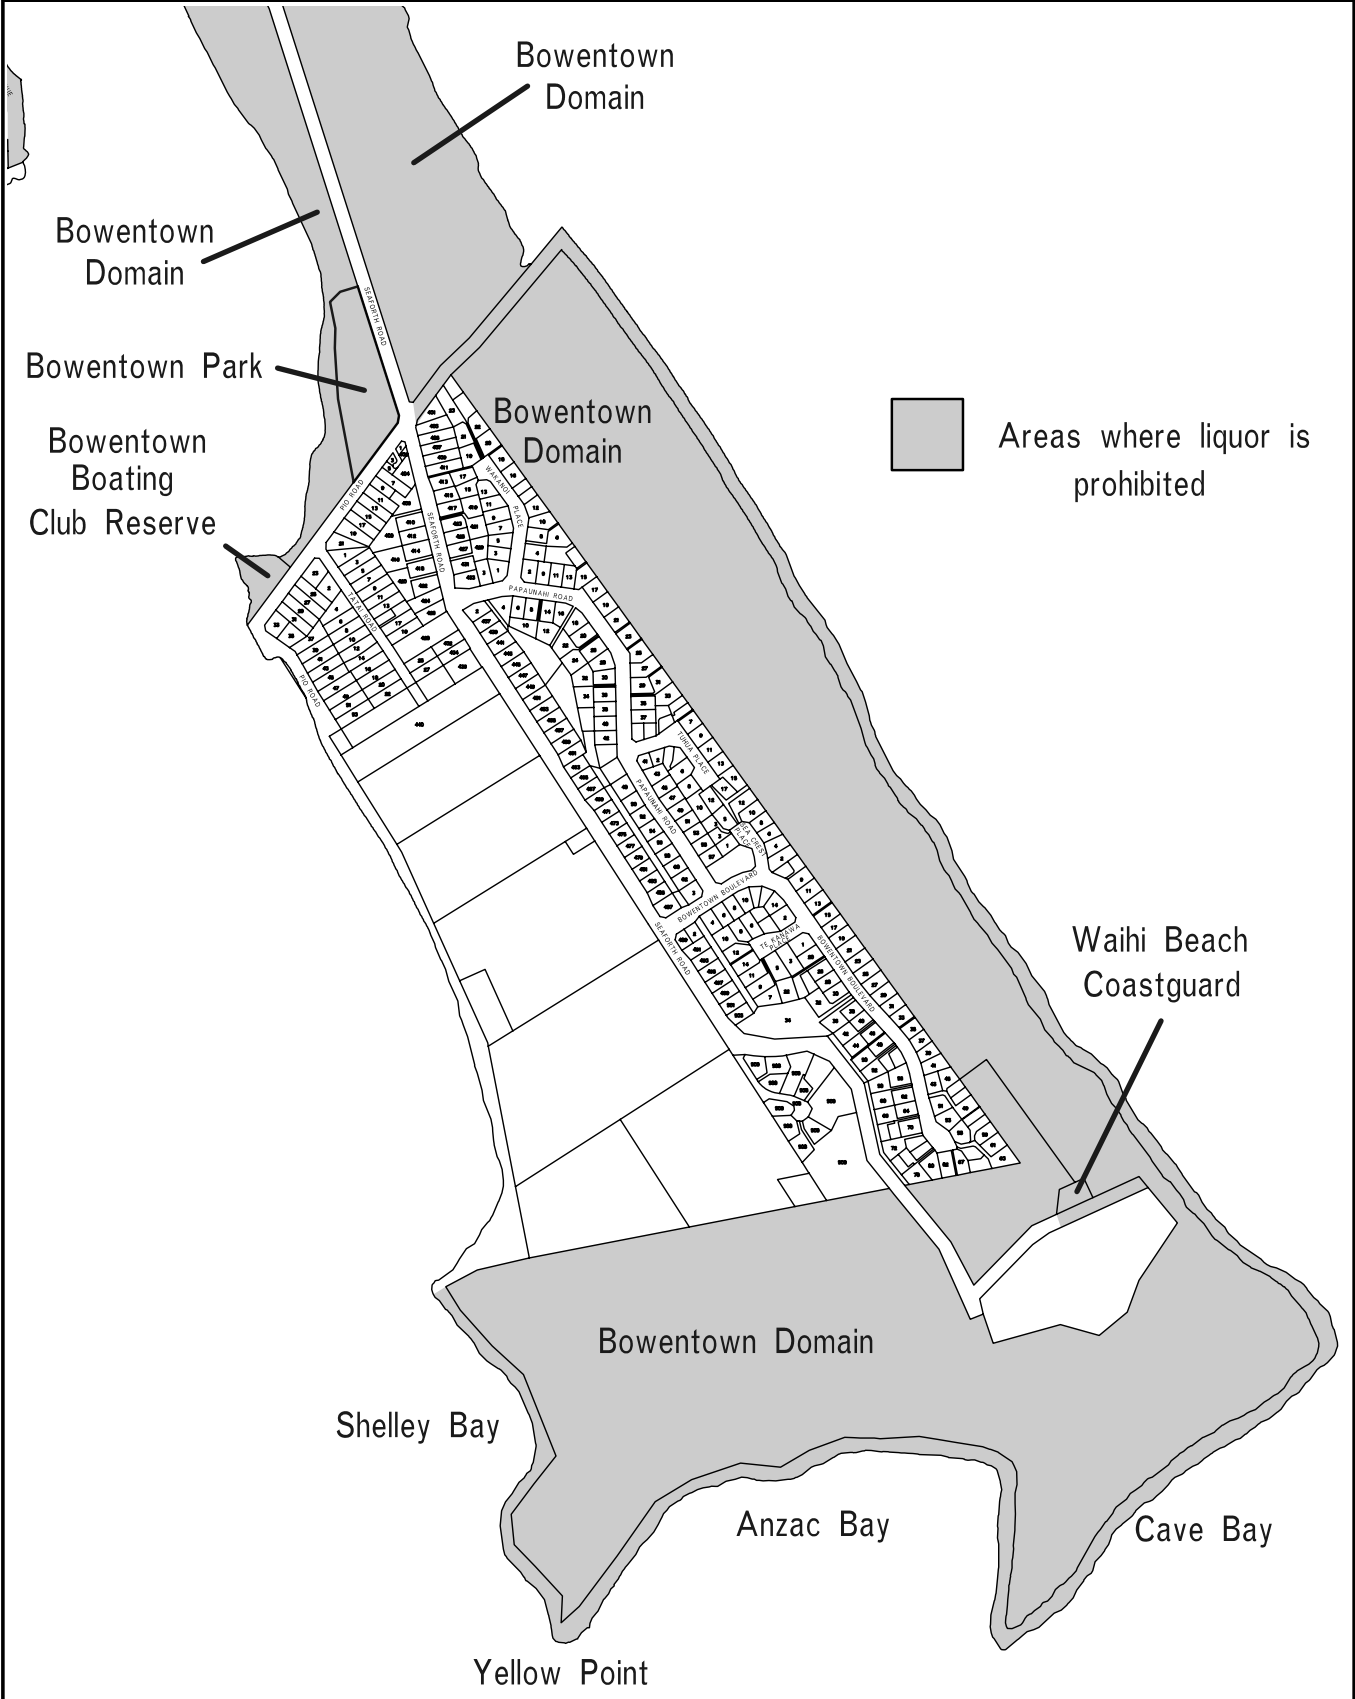

Date : 22 July 2003

Scale : N.T.S.

Operator : MLB

Produced using GenMap by the WBOPDC GIS Group Copyright 1994