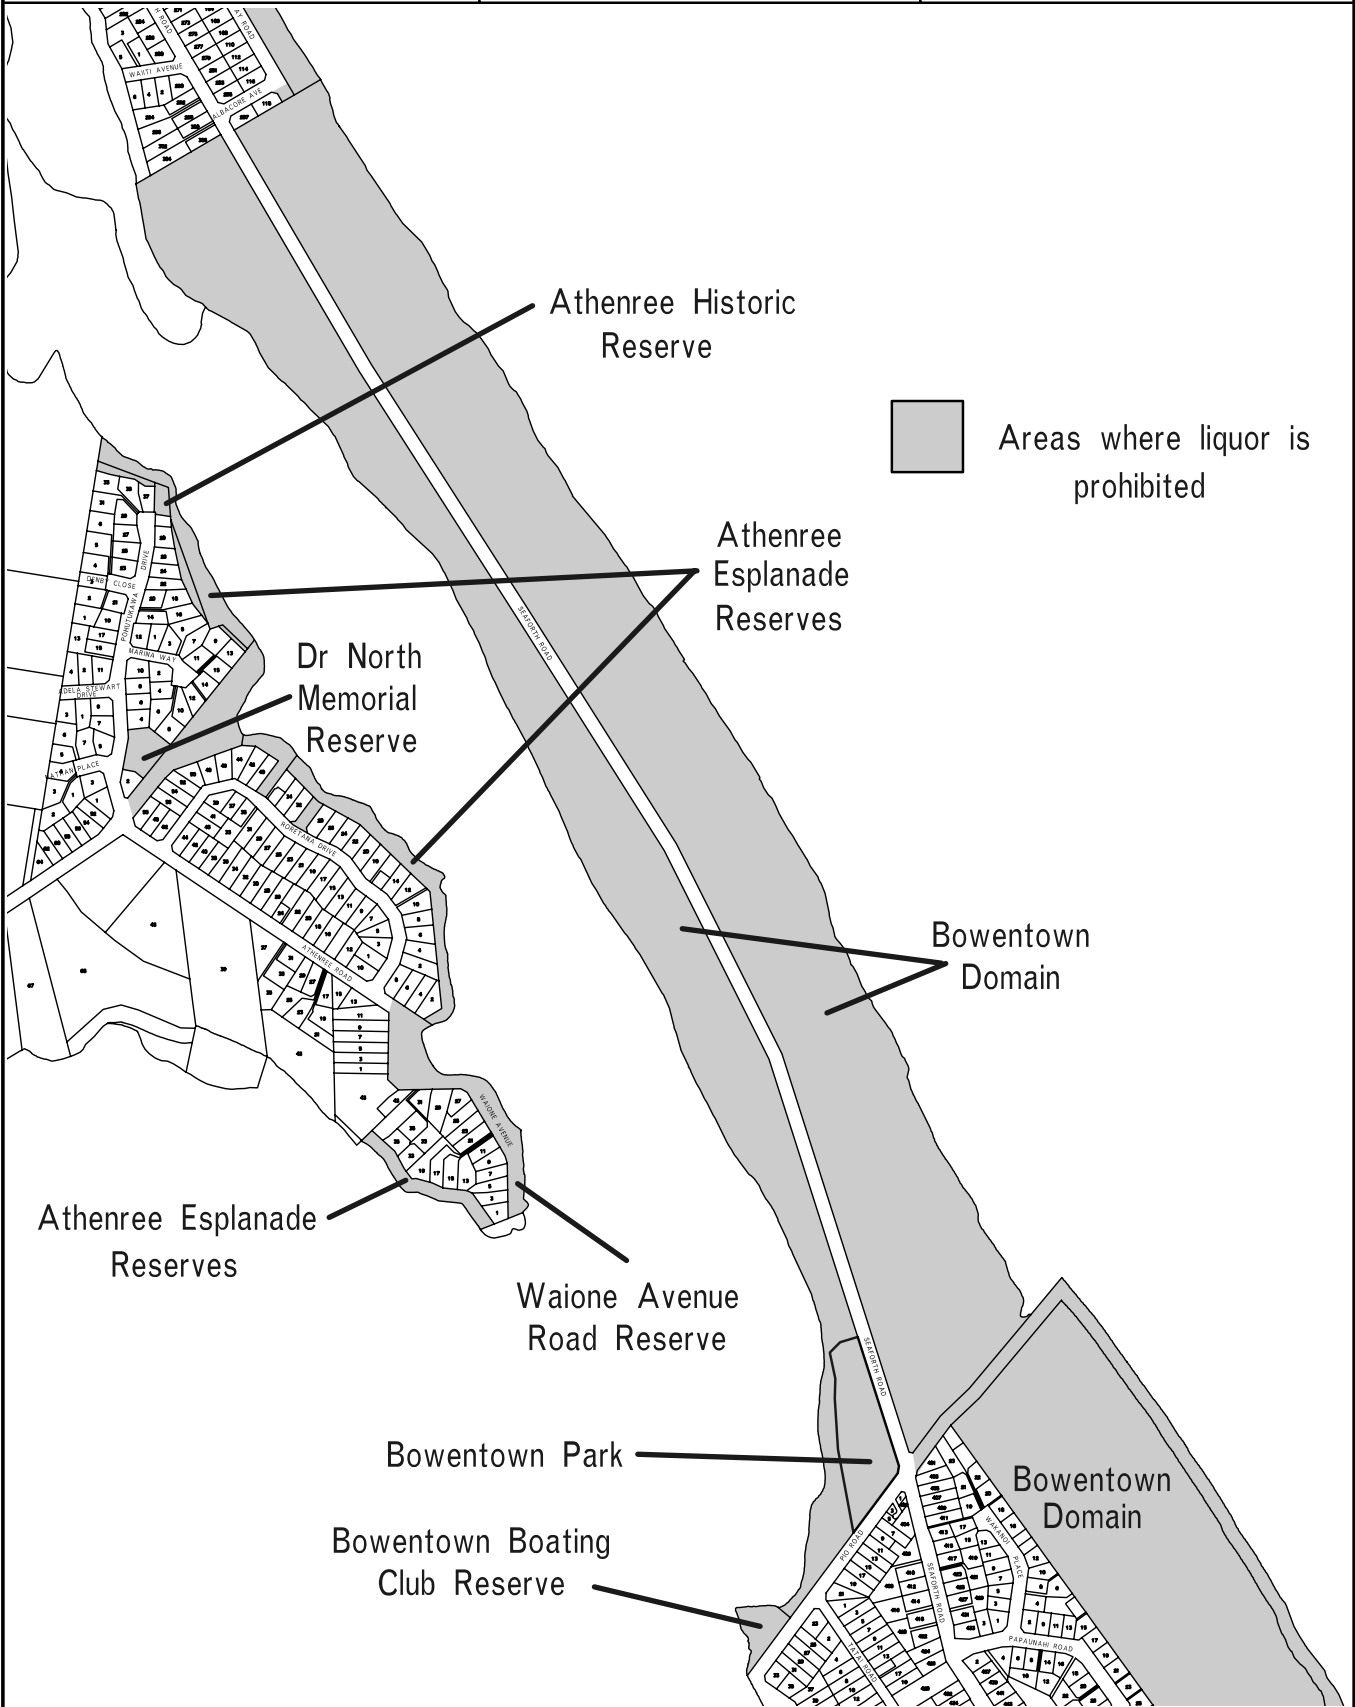

Date : 22 July 2003

Scale : N.T.S.

Operator : MLB

Produced using GenMap by the WBOOPDC GIS Group Copyright 1994