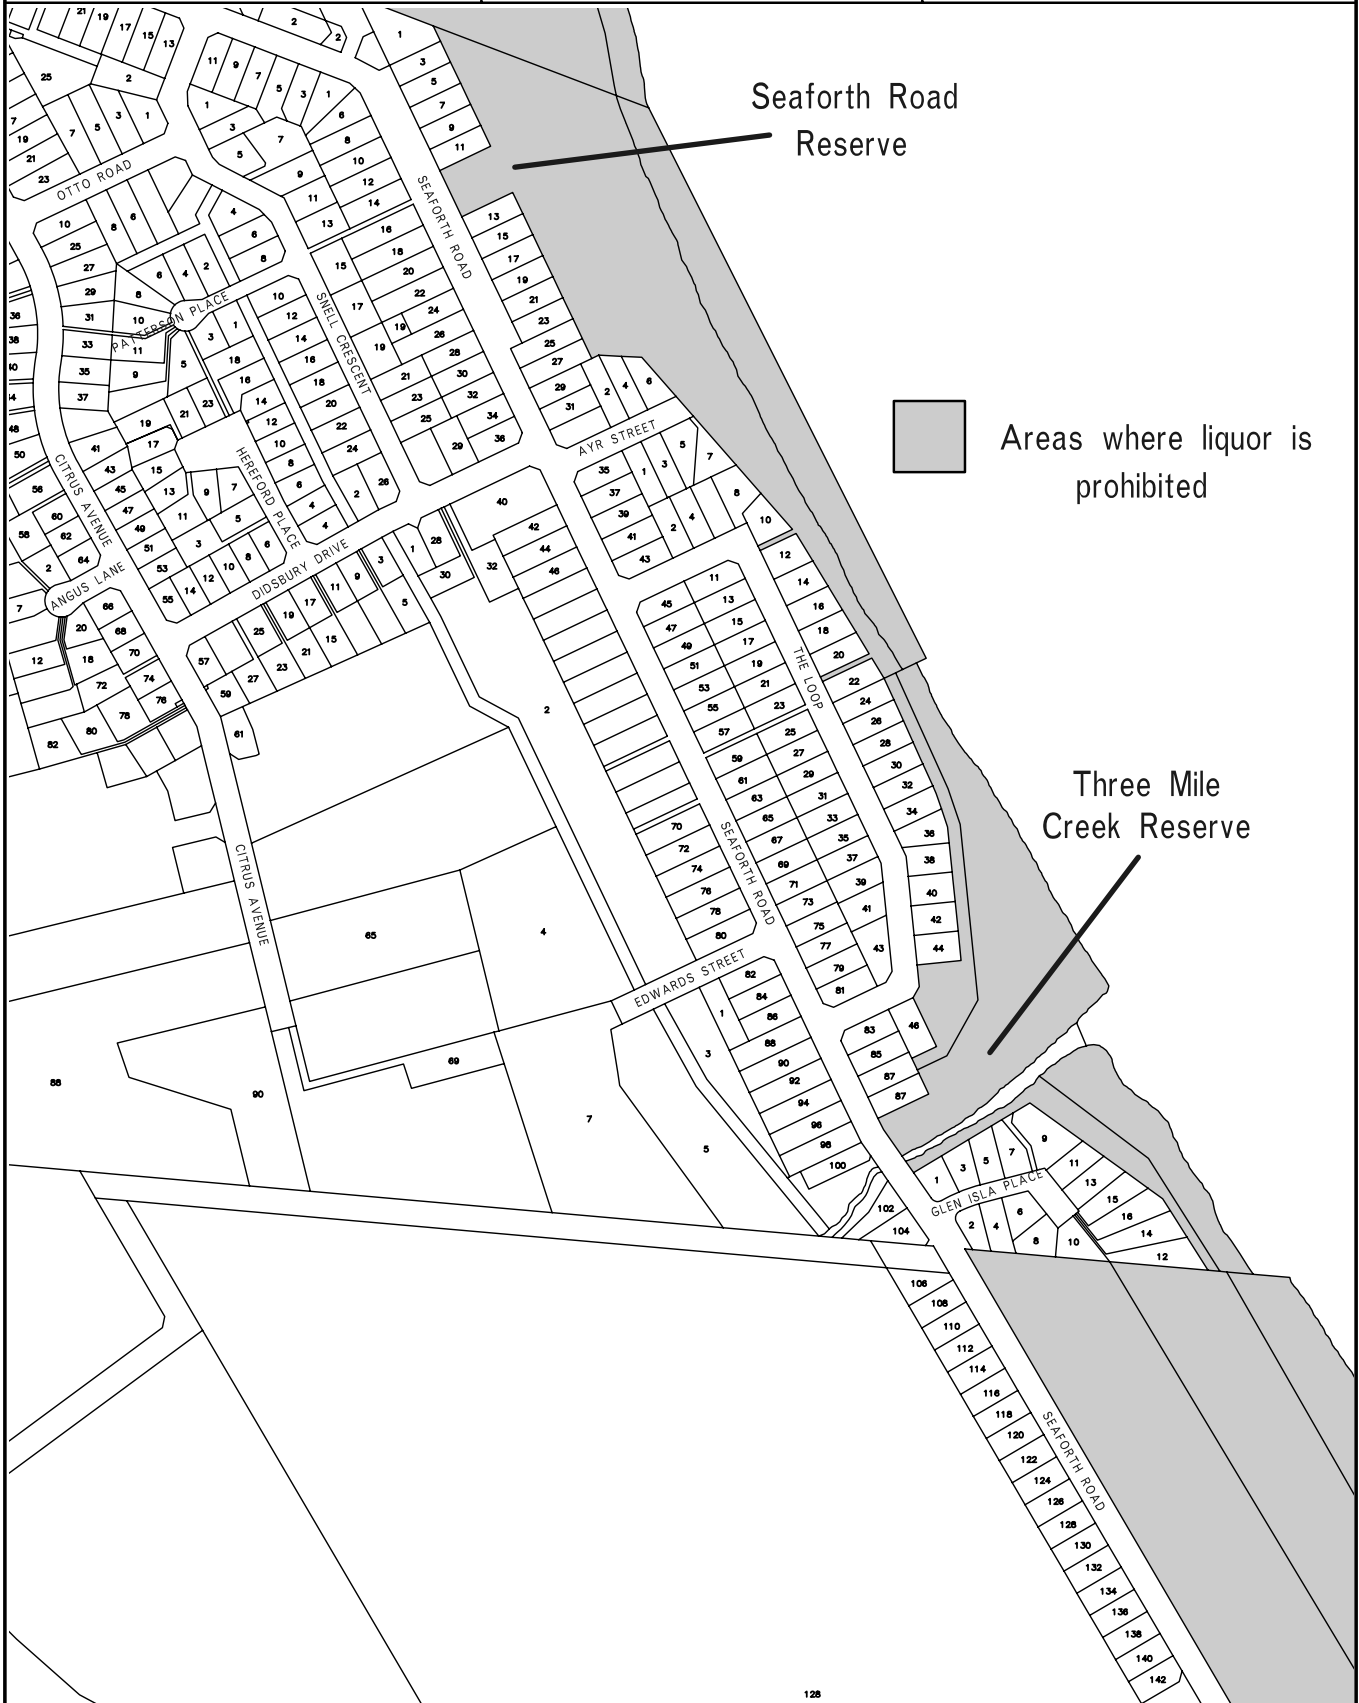

Date : 22 July 2003

Scale : N.T.S.

Operator : MLB

Produced using GenMap by the WBOPDC GIS Group Copyright 1994